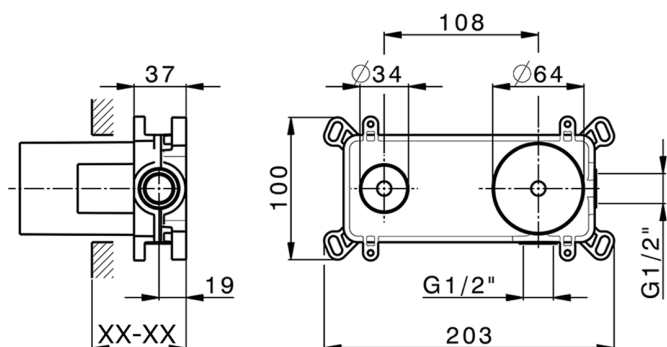

## Exposed part for single lever washbasin valve DADO\_DD005512

MODEL **DD005512**

Exposed part for single lever washbasin valve, without concealed part, spout L.250 mm, for item Easy-Box ZB002450 and art. ZB025510

## Concealed single lever washbasin mixer Easy-Box CONCEALED\_ZB002450

MODEL **ZB002450**

Concealed single lever washbasin mixer  
Easy-Box, with protection guard box, without trim kit

AVAILABLE FINISHINGS

**04** 04 Without finishing

CHARACTERISTICS

|                        |                   |
|------------------------|-------------------|
| Installation           | <b>Concealed</b>  |
| Cartridge Spare Parts  | <b>ZZ95409000</b> |
| <b>35 mm Cartridge</b> |                   |
| Concealed              | <b>1</b>          |

Piastra/Plate/Plaque/Platte/Placa

2-3mm: XX 56-76

10mm: XX 48-68