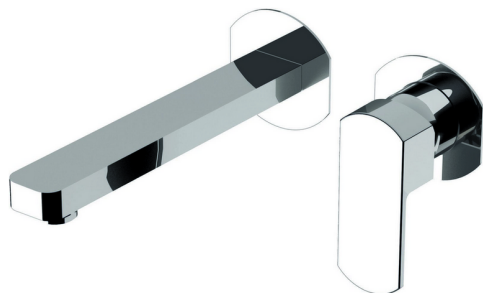

## Exposed part for single lever washbasin valve DADO\_DD005512

MODEL **DD005512**

Exposed part for single lever washbasin valve, without concealed part, spout L.250 mm, for item Easy-Box ZB002450 and art. ZB025510

## Concealed single lever washbasin mixer Easy-Box CONCEALED\_ZB002450

MODEL **ZB002450**

Concealed single lever washbasin mixer  
Easy-Box, with protection guard box, without trim kit

AVAILABLE FINISHINGS

### DeviaStop

The Huber Devia Stop technology allows to adjust the water flow and to direct it to the selected output point (overhead soaker, hand shower, etc).

2026-07-01