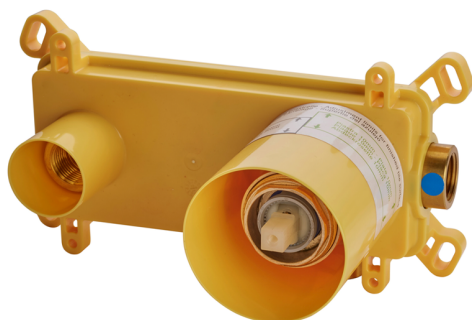

## Exposed part for single lever washbasin valve DADO\_DD005512

MODEL **DD005512**

Exposed part for single lever washbasin valve, without concealed part, spout L.250 mm, for item Easy-Box ZB002450 and art. ZB025510

## Concealed single lever washbasin mixer Easy-Box CONCEALED\_ZB002450

MODEL **ZB002450**

Concealed single lever washbasin mixer  
Easy-Box, with protection guard box, without trim kit

AVAILABLE FINISHINGS

**04** 04 Without finishing

CHARACTERISTICS

|                        |                   |
|------------------------|-------------------|
| Installation           | <b>Concealed</b>  |
| Cartridge Spare Parts  | <b>ZZ95409000</b> |
| <b>35 mm Cartridge</b> |                   |
| Concealed              | <b>1</b>          |

### DeviaStop

The Huber Devia Stop technology allows to adjust the water flow and to direct it to the selected output point (overhead soaker, hand shower, etc).

2026-07-01