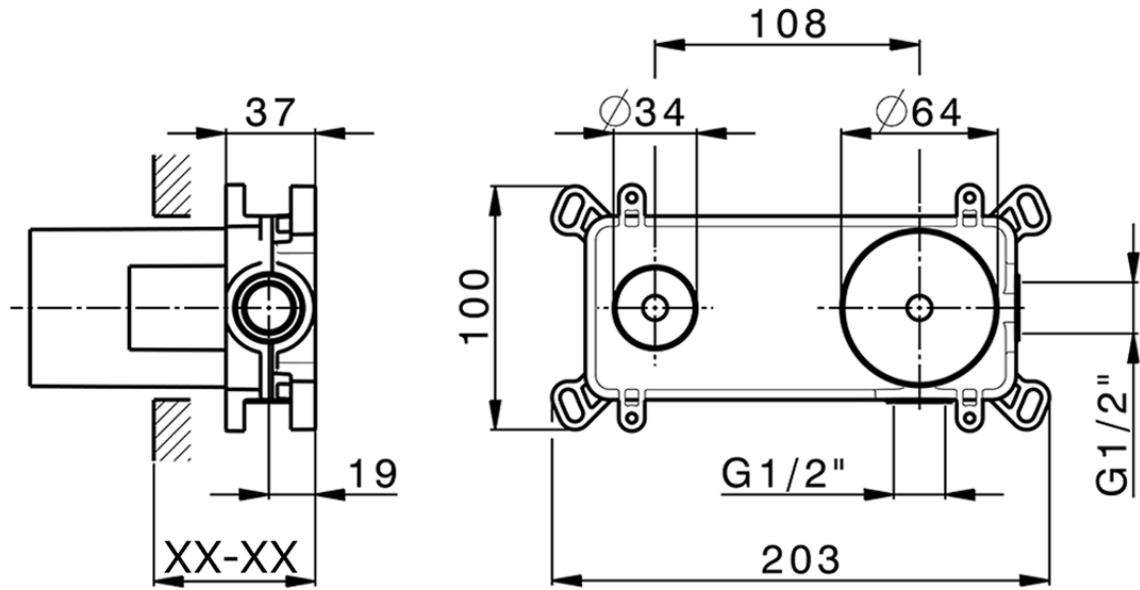

Exposed part for single lever washbasin valve DADO_DD005512

DD005512

<https://en.huberitalia.com/exposed-part-for-single-lever-washbasin-valve-dado-dd005512>

Piastra/Plate/Plaque/Platte/Placa

2-3mm: XX 56-76

10mm: XX 48-68