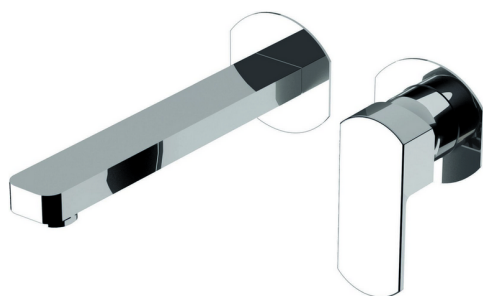

## Exposed part for single lever washbasin valve DADO\_DD005512

MODEL **DD005512**

Exposed part for single lever washbasin valve, without concealed part, spout L.250 mm, for item Easy-Box ZB002450 and art. ZB025510

## Concealed single lever washbasin mixer Easy-Box CONCEALED\_ZB002450

MODEL **ZB002450**

Concealed single lever washbasin mixer  
Easy-Box, with protection guard box, without trim kit

AVAILABLE FINISHINGS

CHARACTERISTICS

Installation	<b>Concealed</b>
Cartridge Spare Parts	<b>ZZ95409000</b>
<b>35 mm Cartridge</b>	
Concealed	<b>1</b>

Piastra/Plate/Plaque/Platte/Placa

2-3mm: XX 56-76

10mm: XX 48-68

### DeviaStop

The Huber Devia Stop technology allows to adjust the water flow and to direct it to the selected output point (overhead soaker, hand shower, etc).

2026-04-29