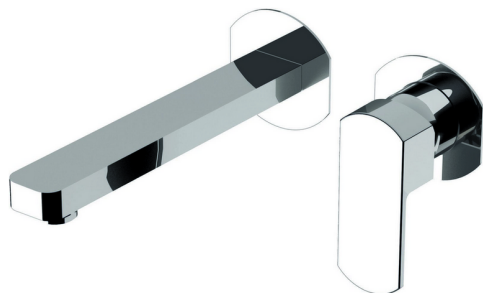

## Exposed part for single lever washbasin valve DADO\_DD005512

MODEL **DD005512**

Exposed part for single lever washbasin valve, without concealed part, spout L.250 mm, for item Easy-Box ZB002450 and art. ZB025510

## Concealed single lever washbasin mixer Easy-Box CONCEALED\_ZB002450

MODEL **ZB002450**

Concealed single lever washbasin mixer  
Easy-Box, with protection guard box, without trim kit

AVAILABLE FINISHINGS

CHARACTERISTICS

Installation	<b>Concealed</b>
Cartridge Spare Parts	<b>ZZ95409000</b>
<b>35 mm Cartridge</b>	
Concealed	<b>1</b>

Piastra/Plate/Plaque/Platte/Placa

2-3mm: XX 56-76

10mm: XX 48-68

### DeviaStop

The Huber Devia Stop technology allows to adjust the water flow and to direct it to the selected output point (overhead soaker, hand shower, etc).

2026-04-08