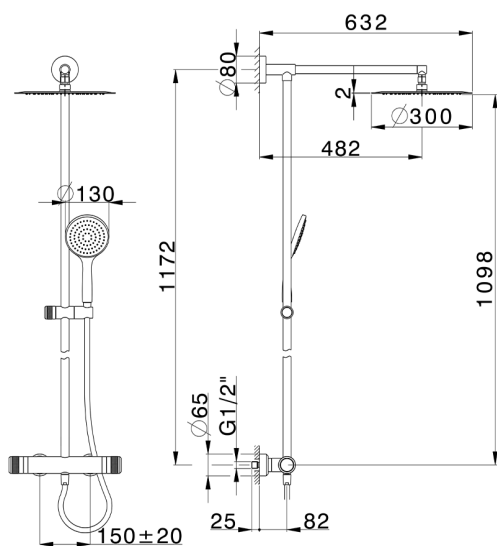

## 2-function Thermostatic shower set COLUMNS\_CRC78060

MODEL **CRC78060**

2-function Thermostatic shower set, 2-outlet devia stop, not adjustable column, sliding handshower holder, 130 mm ABS Emotion one spray handshower, D.300 mm INOX round showerhead, 150 cm SUPREME smooth flexible hose

AVAILABLE FINISHINGS

CHARACTERISTICS

Cartridge Spare Parts **22.04A.AR - ZZ97279004**

**Argo 2 (long filter) Thermostatic Valve**

### DeviaStop

The Huber Devia Stop technology allows to adjust the water flow and to direct it to the selected output point (overhead soaker, hand shower, etc).