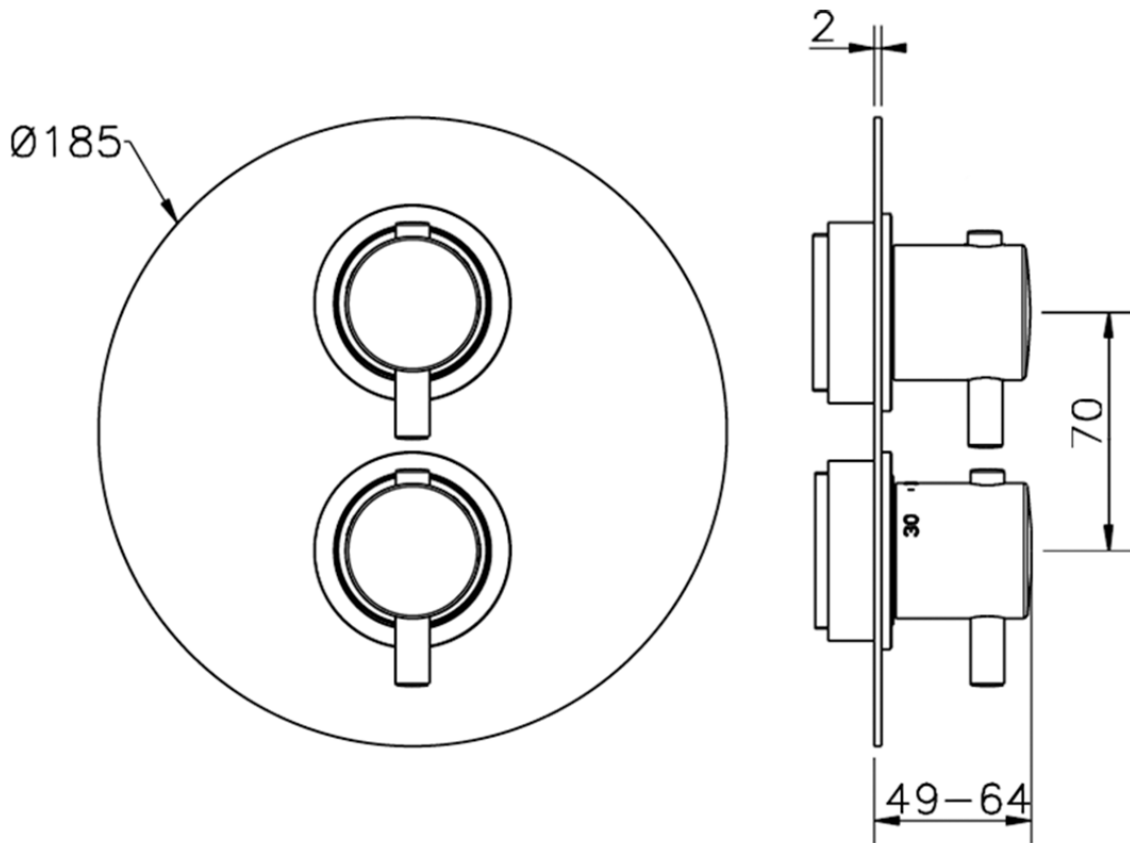

Exposed part for 1-outlet con.thermo.shower valve NUOVA KIRUNA_K2007300

K2007300 <https://en.huberitalia.com/exposed-part-for-1-outlet-con-thermo-shower-valve-nuova-kiruna-k2007300>

Piastra/Plate/Plaque/Platte/Placa

2-3mm: XX 25-40 YY 76-91

10 mm: XX 16-31 YY 65-80

ZB007301

<https://en.huberitalia.com/1-outlet-concealed-thermostatic-shower-valve-concealed-zb007301>

2024-09-20