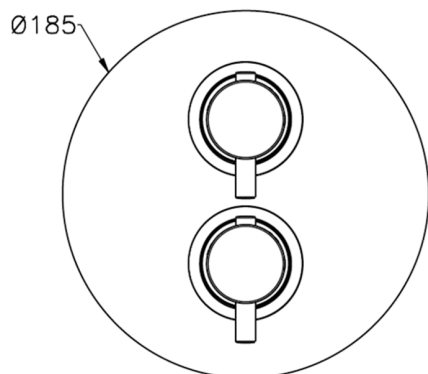

Exposed part for 1-outlet con.thermo.shower valve NUOVA KIRUNA_K2007300

MODEL **K2007300**

Exposed part for 1-outlet thermostatic mixer, with stopvalve, without concealed part, for item ZB007301

AVAILABLE FINISHINGS

- **21** 21 Chrome
- **26** 26 Old Copper
- **2F** 2W Brushed Gold
- **2W** 2F Brushed Nickel
- **40** 40 Matt Black
- **4Q** 4Q Matt White

CHARACTERISTICS

Installation **Concealed**
Required concealed parts **ZB007301**

Thermostatic

The Huber thermostatic is your personal water manager, helping you to handle, control and save water and energy.