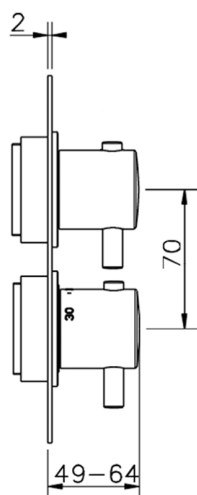

Exposed part for 1-outlet con.thermo.shower valve NUOVA KIRUNA_K2007300

MODEL **K2007300**

Exposed part for 1-outlet thermostatic mixer, with stopvalve, without concealed part, for item ZB007301

AVAILABLE FINISHINGS

- **21** 21 Chrome
- **26** 26 Old Copper
- **2F** 2W Brushed Gold
- **2W** 2F Brushed Nickel
- **40** 40 Matt Black
- **4Q** 4Q Matt White

CHARACTERISTICS

Installation **Concealed**
Required concealed parts **ZB007301**

Thermostatic

The Huber thermostatic is your personal water manager, helping you to handle, control and save water and energy.