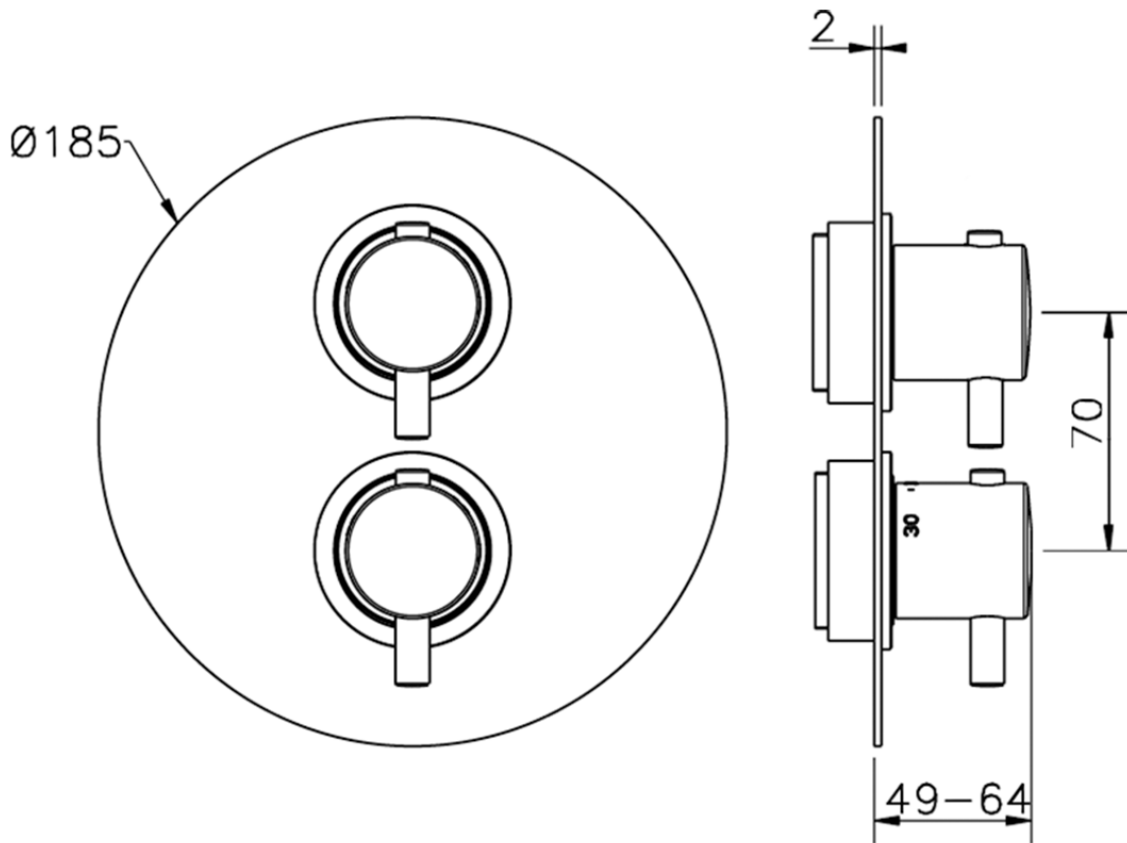

Exposed part for 1-outlet con.thermo.shower valve NUOVA KIRUNA_K2007300

K2007300 <https://en.huberitalia.com/exposed-part-for-1-outlet-con-thermo-shower-valve-nuova-kiruna-k2007300>

Piastra/Plate/Plaque/Platte/Placa

2-3mm: XX 25-40 YY 76-91

10 mm: XX 16-31 YY 65-80

ZB007301

<https://en.huberitalia.com/1-outlet-concealed-thermostatic-shower-valve-concealed-zb007301>

2024-09-20