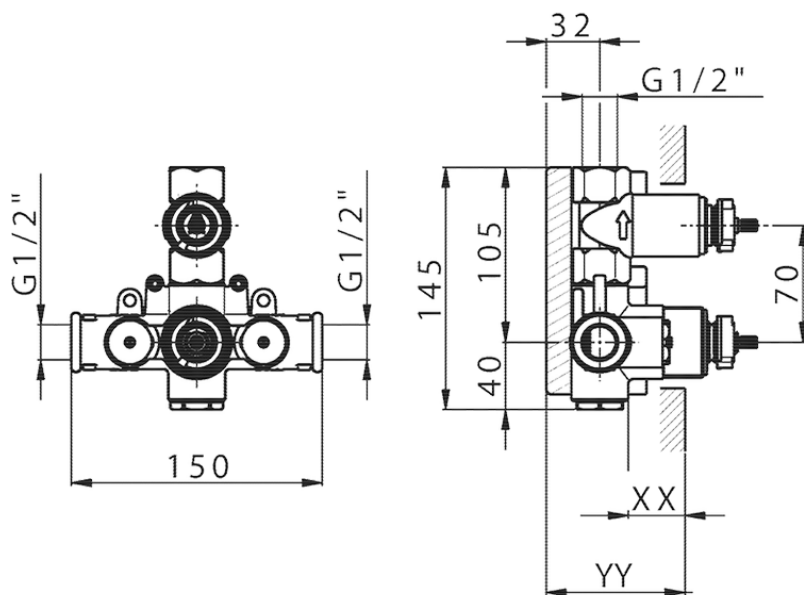

Exposed part for 1-outlet con.thermo.shower valve NUOVA KIRUNA_K2007300

K2007300 <https://en.huberitalia.com/exposed-part-for-1-outlet-con-thermo-shower-valve-nuova-kiruna-k2007300>

Piastra/Plate/Plaque/Platte/Placa

2-3mm: XX 25-40 YY 76-91

10 mm: XX 16-31 YY 65-80

ZB007301

<https://en.huberitalia.com/1-outlet-concealed-thermostatic-shower-valve-concealed-zb007301>

2024-09-20