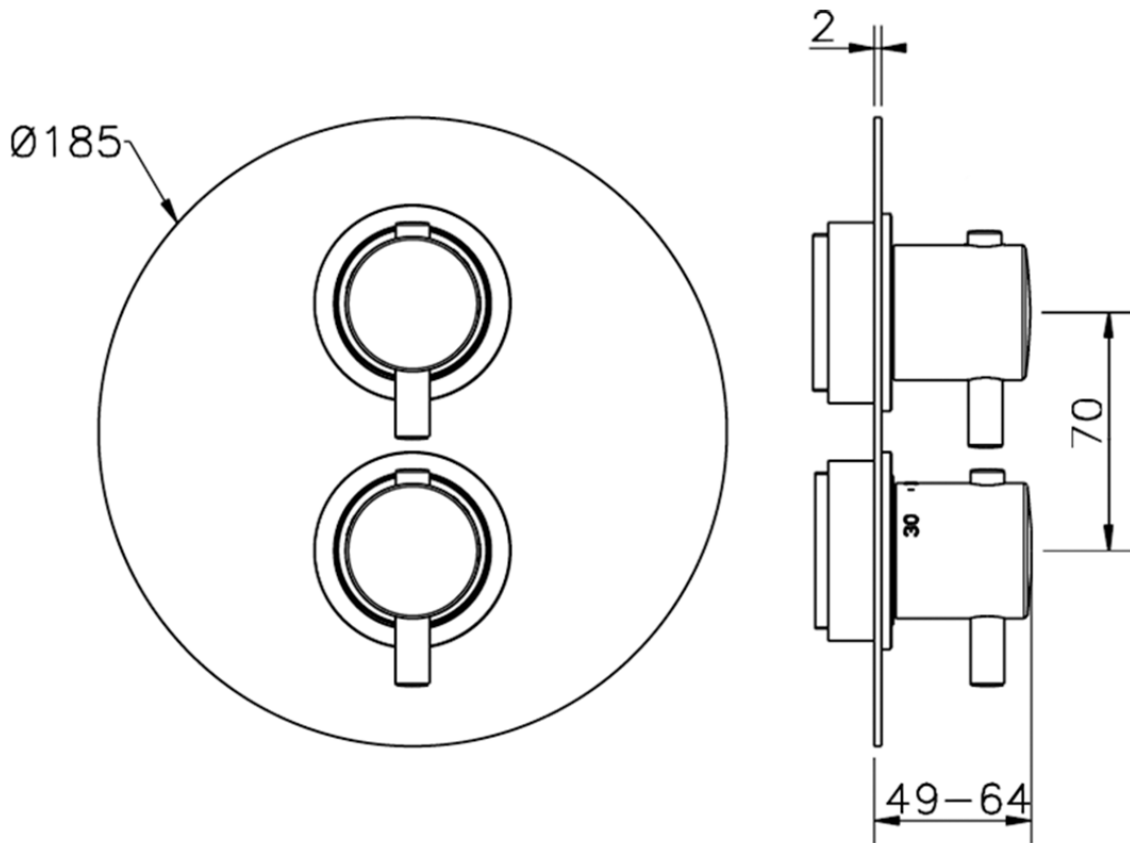

## Exposed part for 1-outlet con.thermo.shower valve NUOVA KIRUNA\_K2007300

K2007300 <https://en.huberitalia.com/exposed-part-for-1-outlet-con-thermo-shower-valve-nuova-kiruna-k2007300>

## Piastra/Plate/Plaque/Platte/Placa

2-3mm: XX 25-40 YY 76-91

10 mm: XX 16-31 YY 65-80

ZB007301

<https://en.huberitalia.com/1-outlet-concealed-thermostatic-shower-valve-concealed-zb007301>

2024-09-20