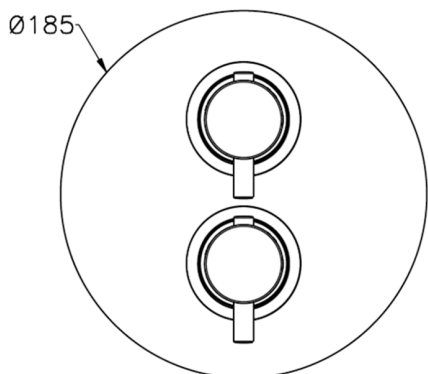

Exposed part for 1-outlet con.thermo.shower valve NUOVA KIRUNA_K2007300

MODEL **K2007300**

Exposed part for 1-outlet thermostatic mixer, with stopvalve, without concealed part, for item ZB007301

AVAILABLE FINISHINGS

-  **21** 21 Chrome
-  **26** 26 Old Copper
-  **2F** 2W Brushed Gold
-  **2W** 2F Brushed Nickel
-  **40** 40 Matt Black
-  **4Q** 4Q Matt White

CHARACTERISTICS

Installation **Concealed**
 Required concealed parts **ZB007301**

1-outlet Concealed thermostatic shower valve, with stopvalve, without trim kit

AVAILABLE FINISHINGS

CHARACTERISTICS

Installation	Concealed
Cartridge Spare Parts	24.04A.PP
8x20 Plus P Thermostatic Valve	
Concealed	1

Piastra/Plate/Plaque/Platte/Placa

2-3mm: XX 25-40 YY 76-91

10 mm: XX 16-31 YY 65-80

Thermostatic

The Huber thermostatic is your personal water manager, helping you to handle, control and save water and energy.