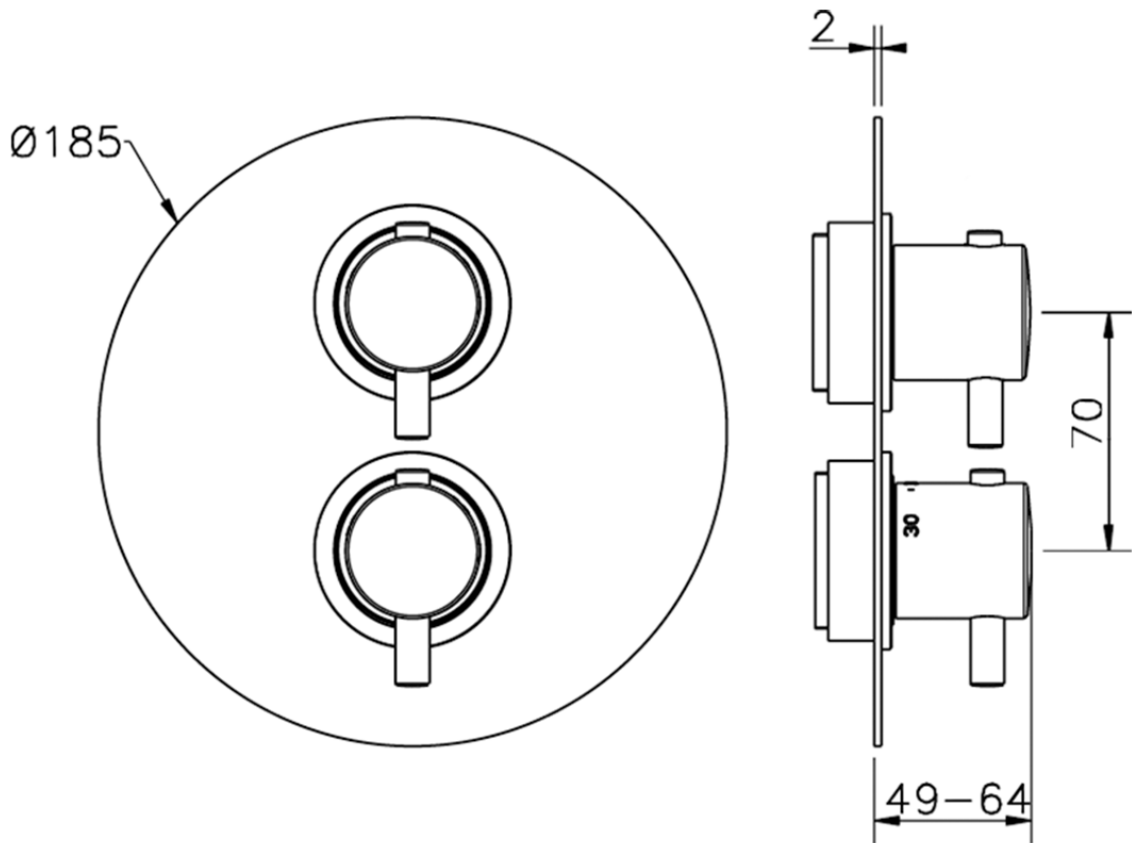

Exposed part for 1-outlet con.thermo.shower valve NUOVA KIRUNA_K2007300

K2007300 <https://en.huberitalia.com/exposed-part-for-1-outlet-con-thermo-shower-valve-nuova-kiruna-k2007300>

Piastra/Plate/Plaque/Platte/Placa

2-3mm: XX 25-40 YY 76-91

10 mm: XX 16-31 YY 65-80

ZB007301

<https://en.huberitalia.com/1-outlet-concealed-thermostatic-shower-valve-concealed-zb007301>

2024-09-20