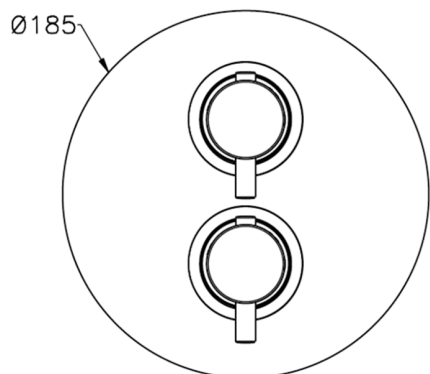

Exposed part for 1-outlet con.thermo.shower valve NUOVA KIRUNA_K2007300

MODEL **K2007300**

Exposed part for 1-outlet thermostatic mixer, with stopvalve, without concealed part, for item ZB007301

AVAILABLE FINISHINGS

- **21** 21 Chrome
- **26** 26 Old Copper
- **2F** 2W Brushed Gold
- **2W** 2F Brushed Nickel
- **40** 40 Matt Black
- **4Q** 4Q Matt White

CHARACTERISTICS

Installation **Concealed**
Required concealed parts **ZB007301**

Thermostatic

The Huber thermostatic is your personal water manager, helping you to handle, control and save water and energy.