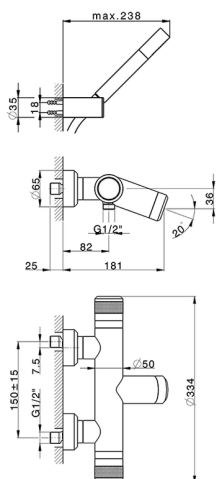

Thermostatic bath mixer, with shower set CHRONOS_CRD21020

MODEL **CRD21020**

Thermostatic bath mixer, with shower set, wall mounted adjustable handshower bracket, Brass D.24mm minimalistic one spray handshower, 150 cm SUPREME smooth flexible hose

AVAILABLE FINISHINGS

-  **21** 21 Chrome
-  **2F** 2F Brushed Nickel
-  **2Q** 2Q Black Titanium

CHARACTERISTICS

Cartridge Spare Parts **22.04A.AR - ZZ97279004**

Argo 2 (long filter) Thermostatic Valve

DeviaStop

The Huber Devia Stop technology allows to adjust the water flow and to direct it to the selected output point (overhead soaker, hand shower, etc).

SafeTouch

The Huber SafeTouch system maintains the mixer body cool to the touch during operation.