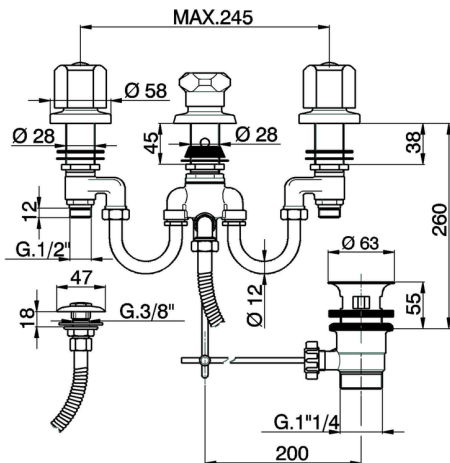

Bidet 3-holes mixer with hand shower EVA_EV001311

MODEL **EV001311**

Bidet 3-holes mixer with hand shower, with 1"1/4 automatic pop-up waste, without handles

AVAILABLE FINISHINGS

CHARACTERISTICS

2024-11-15