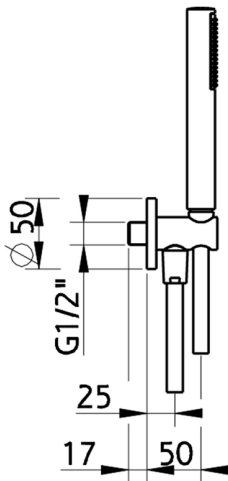

Showerset with wall elbow SHOWER_H2003030

MODEL **H2003030**

Showerset with wall elbow, wall mounted handshower holder, ABS Minimal one spray handshower D.26 mm, 150 cm smooth SILVERFLEX Flexible Hose

AVAILABLE FINISHINGS

-  **21** 21 Chrome
-  **2F** 2F Brushed Nickel
-  **2W** 2W Brushed Gold
-  **40** 40 Matt Black

CHARACTERISTICS

2024-12-22