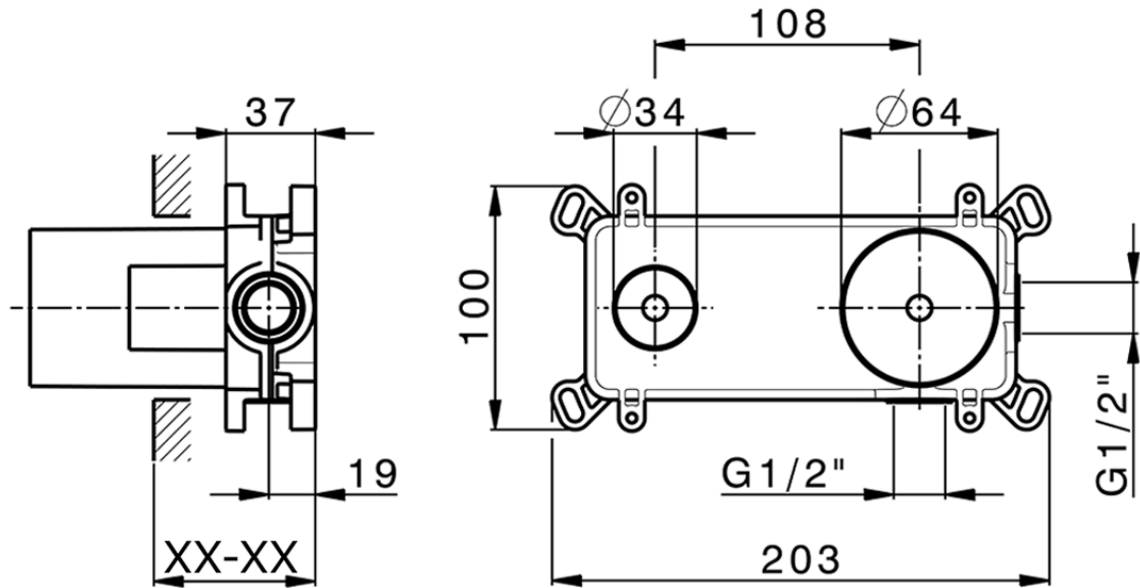

## Exposed part for single lever washbasin valve NUOVA KIRUNA\_K200551D

K200551D

<https://en.huberitalia.com/exposed-part-for-single-lever-washbasin-valve-nuova-kiruna-k200551d>

Piastra/Plate/Plaque/Platte/Placa

2-3mm: XX 56-76

10mm: XX 48-68