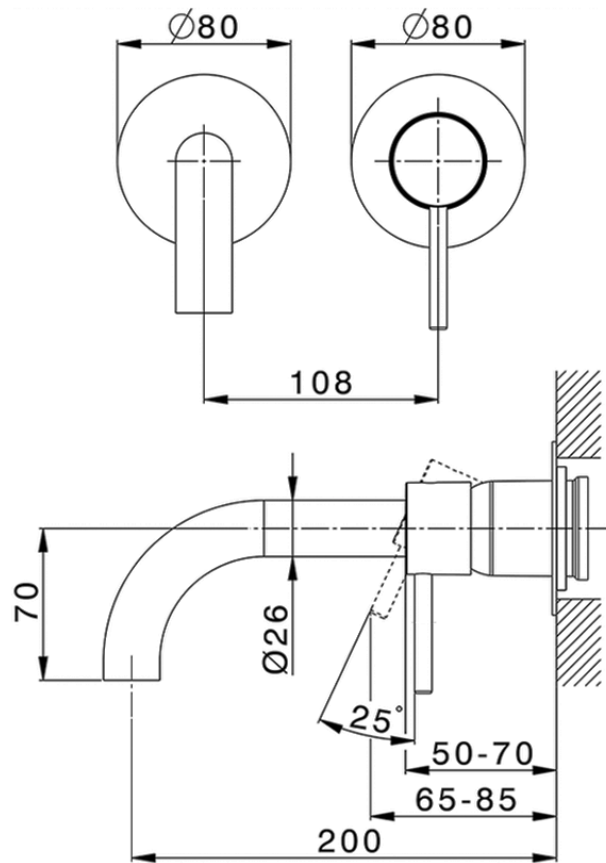

## Exposed part for single lever washbasin valve NUOVA KIRUNA\_K200551D

K200551D

<https://en.huberitalia.com/exposed-part-for-single-lever-washbasin-valve-nuova-kiruna-k200551d>

Piastra/Plate/Plaque/Platte/Placa

2-3mm: XX 56-76

10mm: XX 48-68