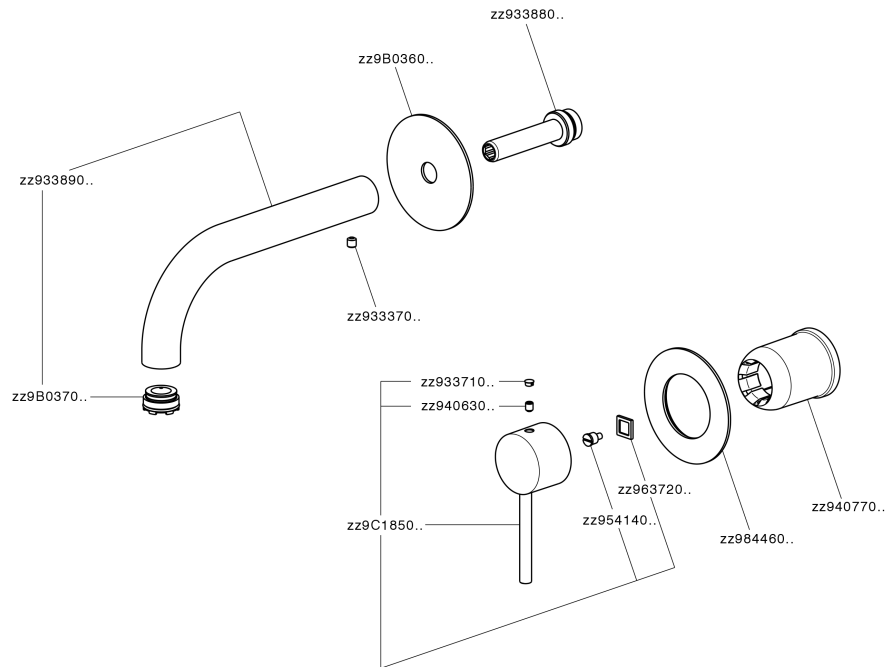

Exposed part for single lever washbasin valve NUOVA KIRUNA_K200551D

K200551D

<https://en.huberitalia.com/exposed-part-for-single-lever-washbasin-valve-nuova-kiruna-k200551d>

Concealed single lever washbasin mixer Easy-Box CONCEALED_ZB002450

ZB002450

<https://en.huberitalia.com/concealed-single-lever-washbasin-mixer-easy-box-concealed-zb002450>

2024-11-12