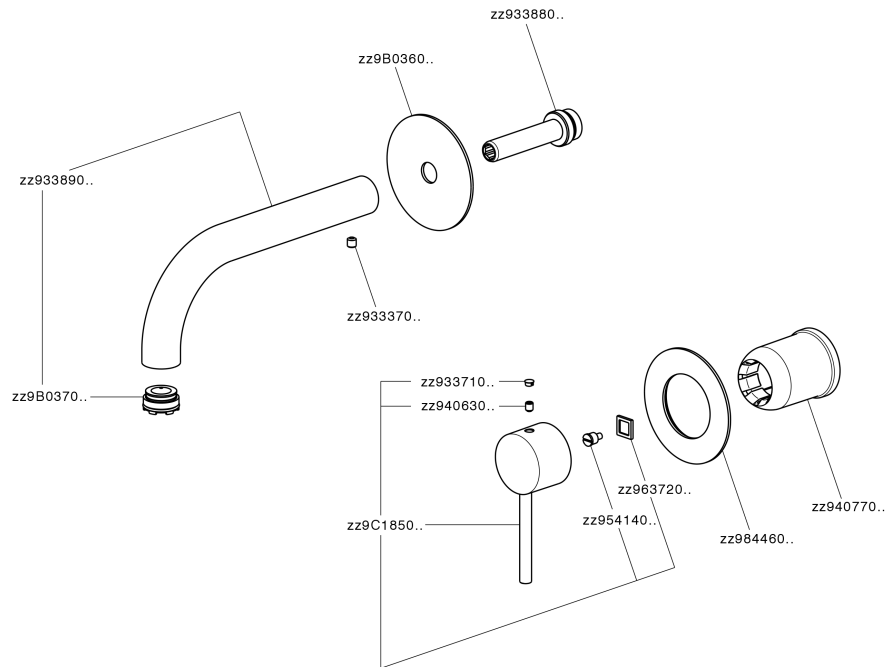

Exposed part for single lever washbasin valve NUOVA KIRUNA_K200551D

MODEL **K200551D**

Exposed part for single lever basin mixer, without concealed part, spout L.200 mm, for item Easy-Box ZB002450 and art. ZB025510

Required concealed parts **ZB002450**

Exposed part for single lever washbasin valve NUOVA KIRUNA_K20051D

K20051D

<https://en.huberitalia.com/exposed-part-for-single-lever-washbasin-valve-nuova-kiruna-k20051d>

Concealed single lever washbasin mixer Easy-Box CONCEALED_ZB002450

MODEL **ZB002450**

Concealed single lever washbasin mixer
Easy-Box, with protection guard box, without trim kit

AVAILABLE FINISHINGS

CHARACTERISTICS

Concealed **1**
Cartridge Spare Parts **ZZ95409000**
35 mm Cartridge

Piastra/Plate/Plaque/Platte/Placa

2-3mm: XX 56-76

10mm: XX 48-68

EcoStop

EcoStop feature limits water flow to approximately 50% of maximum output with one point of resistance on setting. Push slightly past the middle stop only when full water output is required. This will save water up to 50%.