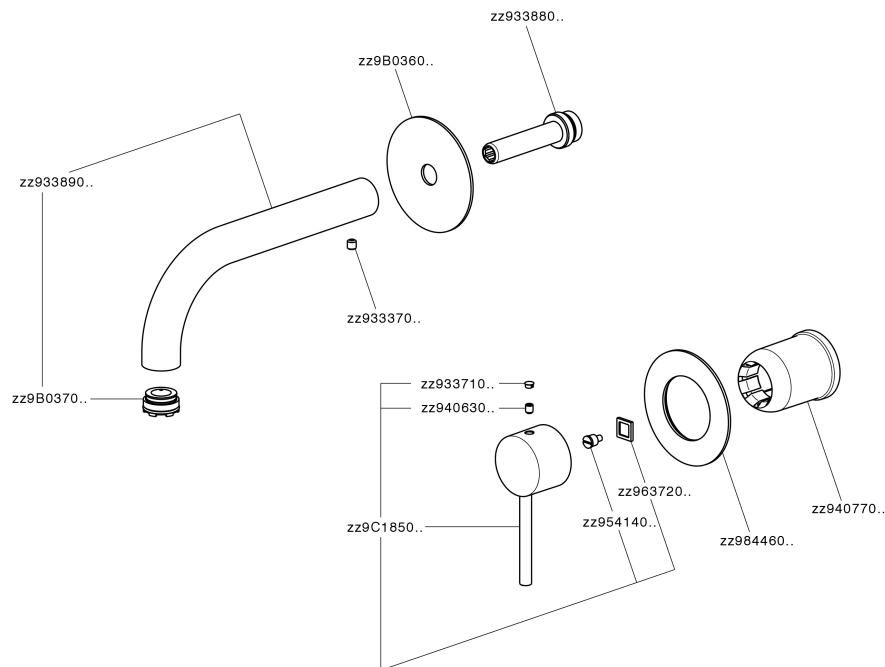

Exposed part for single lever washbasin valve NUOVA KIRUNA_K200551D

MODEL **K200551D**

Exposed part for single lever basin mixer, without concealed part, spout L.200 mm, for item Easy-Box ZB002450 and art. ZB025510

Required concealed parts **ZB002450**

Exposed part for single lever washbasin valve NUOVA KIRUNA_K200551D

K200551D

<https://en.huberitalia.com/exposed-part-for-single-lever-washbasin-valve-nuova-kiruna-k200551d>

Concealed single lever washbasin mixer Easy-Box CONCEALED_ZB002450

MODEL **ZB002450**

Concealed single lever washbasin mixer
Easy-Box, with protection guard box, without trim kit

AVAILABLE FINISHINGS

CHARACTERISTICS

Concealed **1**
Cartridge Spare Parts **ZZ95409000**
35 mm Cartridge

Piastra/Plate/Plaque/Platte/Placa

2-3mm: XX 56-76

10mm: XX 48-68

EcoStop

EcoStop feature limits water flow to approximately 50% of maximum output with one point of resistance on setting. Push slightly past the middle stop only when full water output is required. This will save water up to 50%.