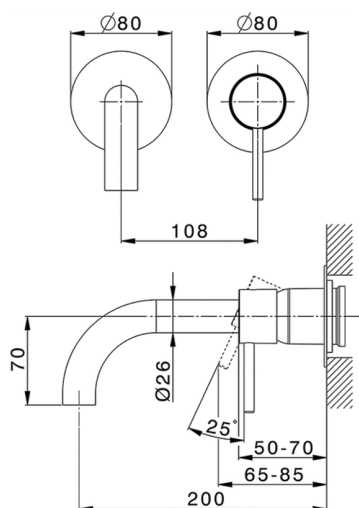

Exposed part for single lever washbasin valve NUOVA KIRUNA_K200551D

MODEL **K200551D**

Exposed part for single lever basin mixer, without concealed part, spout L.200 mm, for item Easy-Box ZB002450 and art. ZB025510

Required concealed parts **ZB002450**

Exposed part for single lever washbasin valve NUOVA KIRUNA_K20051D

K20051D

<https://en.huberitalia.com/exposed-part-for-single-lever-washbasin-valve-nuova-kiruna-k20051d>

Concealed single lever washbasin mixer Easy-Box CONCEALED_ZB002450

MODEL **ZB002450**

Concealed single lever washbasin mixer
Easy-Box, with protection guard box, without trim kit

AVAILABLE FINISHINGS

CHARACTERISTICS

Concealed **1**
Cartridge Spare Parts **ZZ95409000**
35 mm Cartridge

Piastra/Plate/Plaque/Platte/Placa

2-3mm: XX 56-76

10mm: XX 48-68

EcoStop

EcoStop feature limits water flow to approximately 50% of maximum output with one point of resistance on setting. Push slightly past the middle stop only when full water output is required. This will save water up to 50%.