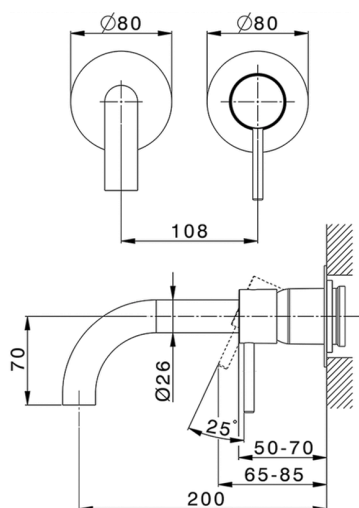

Exposed part for single lever washbasin valve NUOVA KIRUNA_K200551D

MODEL **K200551D**

Exposed part for single lever basin mixer, without concealed part, spout L.200 mm, for item Easy-Box ZB002450 and art. ZB025510

Required concealed parts **ZB002450**

Exposed part for single lever washbasin valve NUOVA KIRUNA_K200551D

K200551D

<https://en.huberitalia.com/exposed-part-for-single-lever-washbasin-valve-nuova-kiruna-k200551d>

Concealed single lever washbasin mixer Easy-Box CONCEALED_ZB002450

MODEL **ZB002450**

Concealed single lever washbasin mixer
Easy-Box, with protection guard box, without trim kit

AVAILABLE FINISHINGS

CHARACTERISTICS

Concealed **1**
Cartridge Spare Parts **ZZ95409000**
35 mm Cartridge

Piastra/Plate/Plaque/Platte/Placa

2-3mm: XX 56-76

10mm: XX 48-68

EcoStop

EcoStop feature limits water flow to approximately 50% of maximum output with one point of resistance on setting. Push slightly past the middle stop only when full water output is required. This will save water up to 50%.