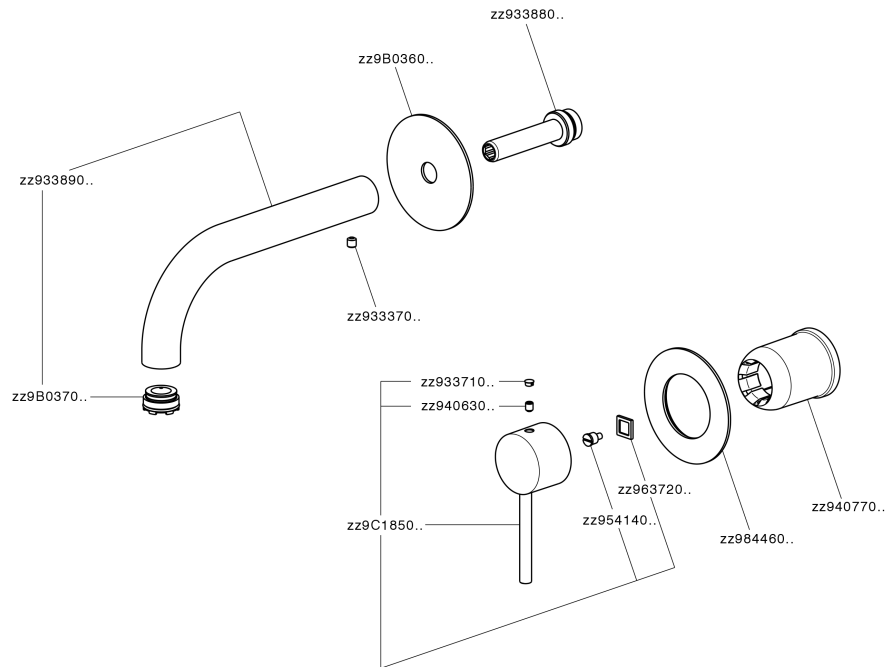

Exposed part for single lever washbasin valve NUOVA KIRUNA_K20051D

K20051D

<https://en.huberitalia.com/exposed-part-for-single-lever-washbasin-valve-nuova-kiruna-k20051d>

Concealed single lever washbasin mixer Easy-Box CONCEALED_ZB002450

ZB002450

<https://en.huberitalia.com/concealed-single-lever-washbasin-mixer-easy-box-concealed-zb002450>

2024-11-14