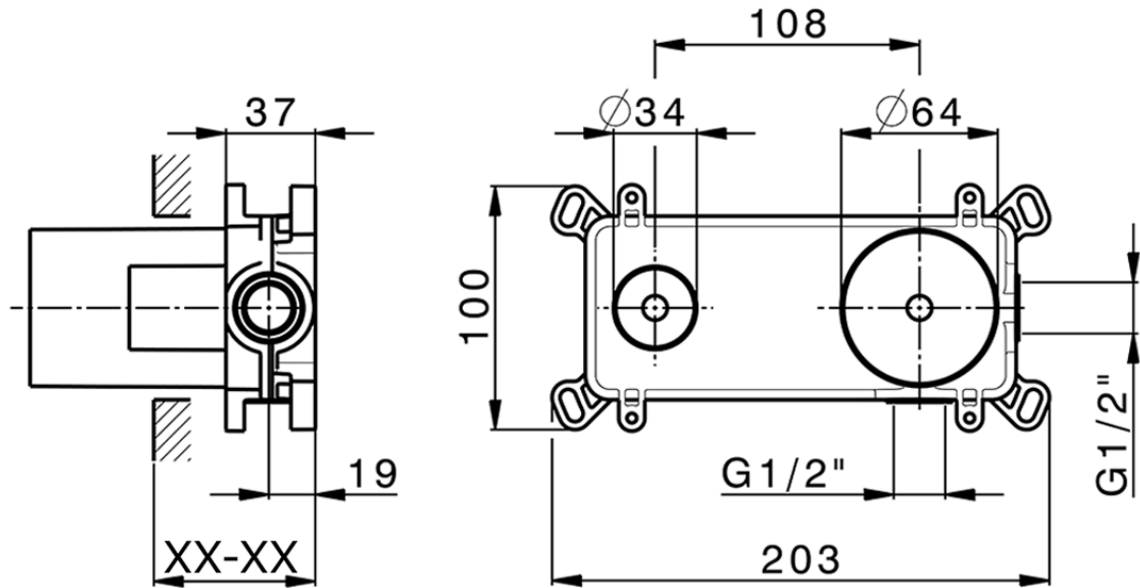

Exposed part for single lever washbasin valve NUOVA KIRUNA\_K200551D

K200551D

<https://en.huberitalia.com/exposed-part-for-single-lever-washbasin-valve-nuova-kiruna-k200551d>

Piastra/Plate/Plaque/Platte/Placa

2-3mm: XX 56-76

10mm: XX 48-68