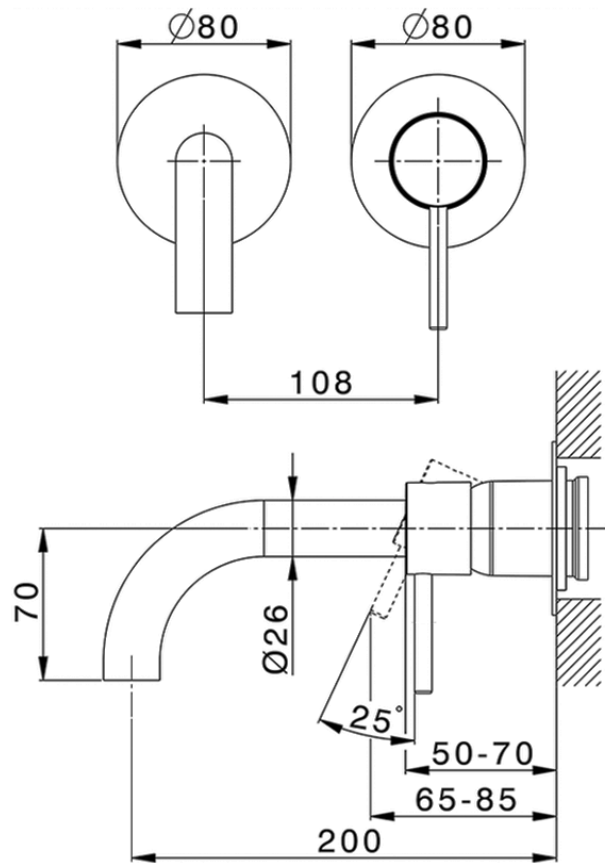

Exposed part for single lever washbasin valve NUOVA KIRUNA\_K200551D

K200551D

<https://en.huberitalia.com/exposed-part-for-single-lever-washbasin-valve-nuova-kiruna-k200551d>

Piastra/Plate/Plaque/Platte/Placa

2-3mm: XX 56-76

10mm: XX 48-68