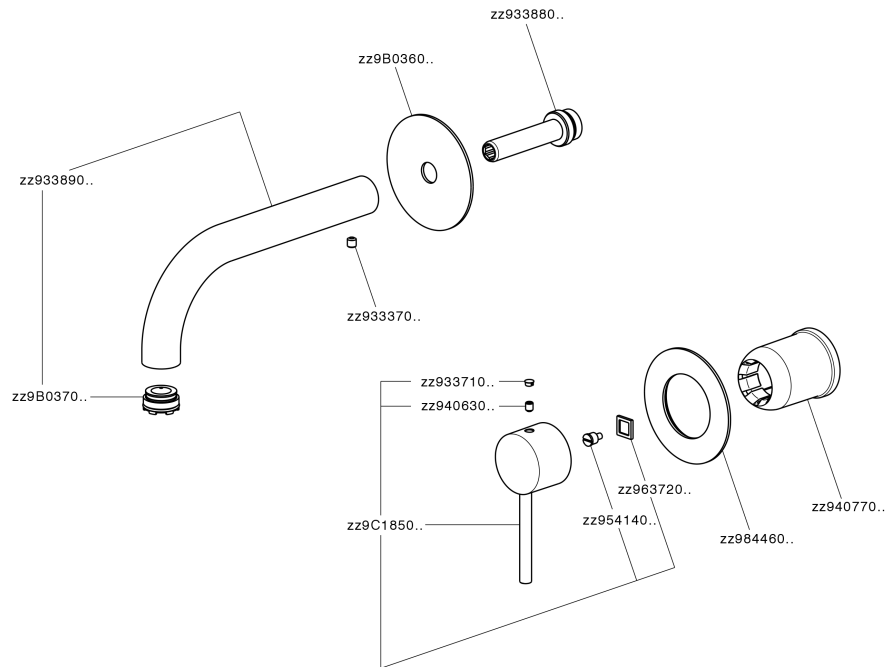

Exposed part for single lever washbasin valve NUOVA KIRUNA_K20051D

K20051D

<https://en.huberitalia.com/exposed-part-for-single-lever-washbasin-valve-nuova-kiruna-k20051d>

Concealed single lever washbasin mixer Easy-Box CONCEALED_ZB002450

ZB002450

<https://en.huberitalia.com/concealed-single-lever-washbasin-mixer-easy-box-concealed-zb002450>

2024-11-21