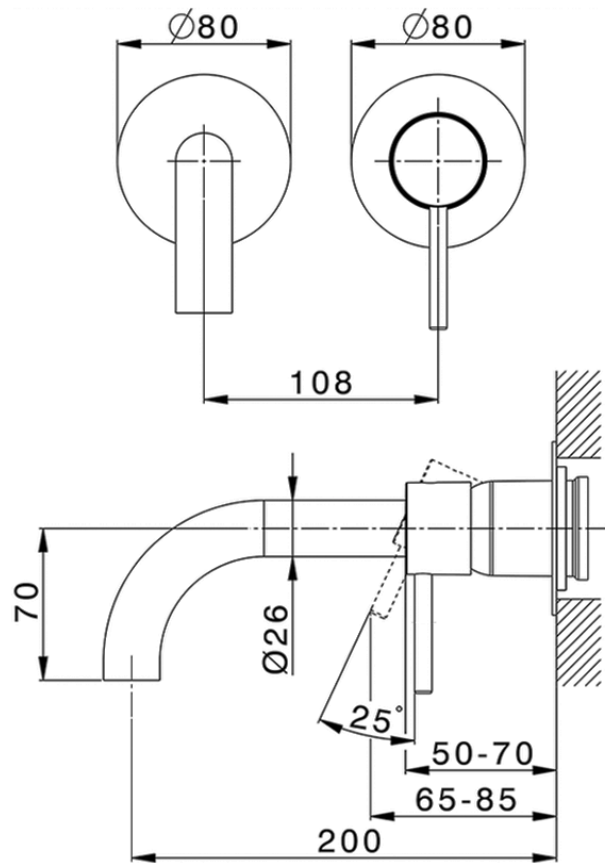

Exposed part for single lever washbasin valve NUOVA KIRUNA_K200551D

K200551D

<https://en.huberitalia.com/exposed-part-for-single-lever-washbasin-valve-nuova-kiruna-k200551d>

Piastra/Plate/Plaque/Platte/Placa

2-3mm: XX 56-76

10mm: XX 48-68