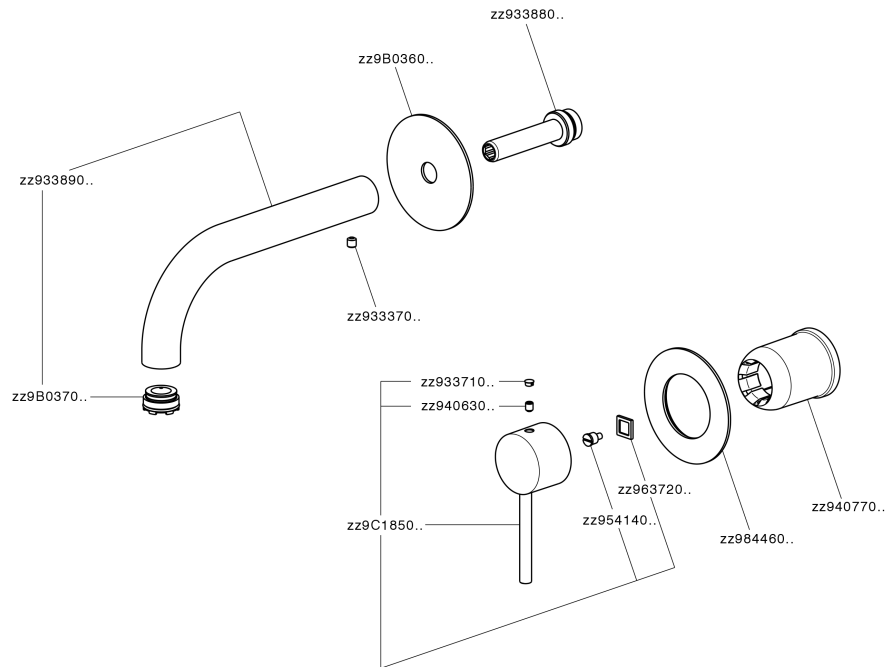

## Exposed part for single lever washbasin valve NUOVA KIRUNA\_K200551D

K200551D

<https://en.huberitalia.com/exposed-part-for-single-lever-washbasin-valve-nuova-kiruna-k200551d>

Concealed single lever washbasin mixer Easy-Box CONCEALED\_ZB002450

ZB002450

<https://en.huberitalia.com/concealed-single-lever-washbasin-mixer-easy-box-concealed-zb002450>

2024-11-23