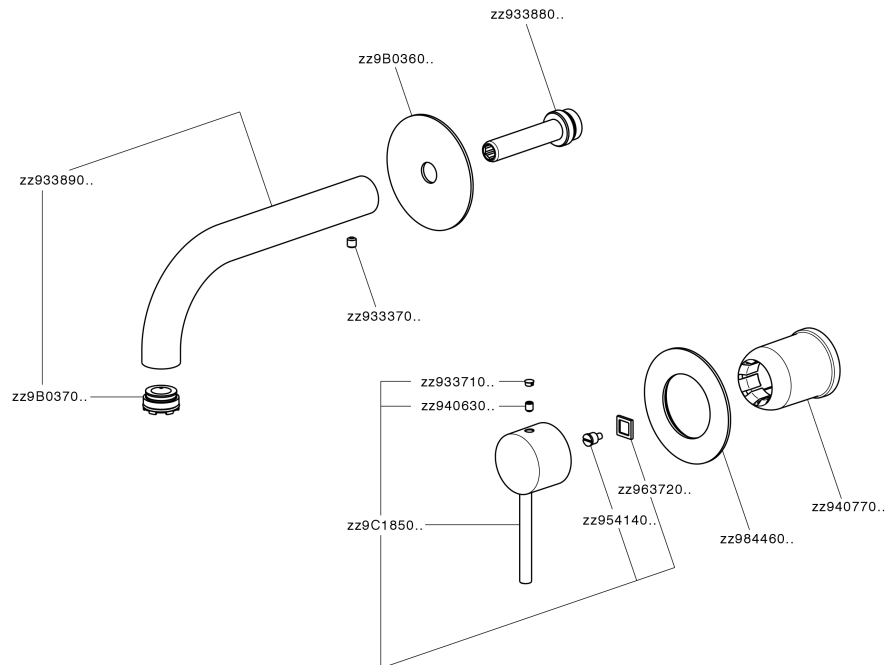

Exposed part for single lever washbasin valve NUOVA KIRUNA_K20051D

K20051D

<https://en.huberitalia.com/exposed-part-for-single-lever-washbasin-valve-nuova-kiruna-k20051d>

Concealed single lever washbasin mixer Easy-Box CONCEALED_ZB002450

ZB002450

<https://en.huberitalia.com/concealed-single-lever-washbasin-mixer-easy-box-concealed-zb002450>

2024-11-14