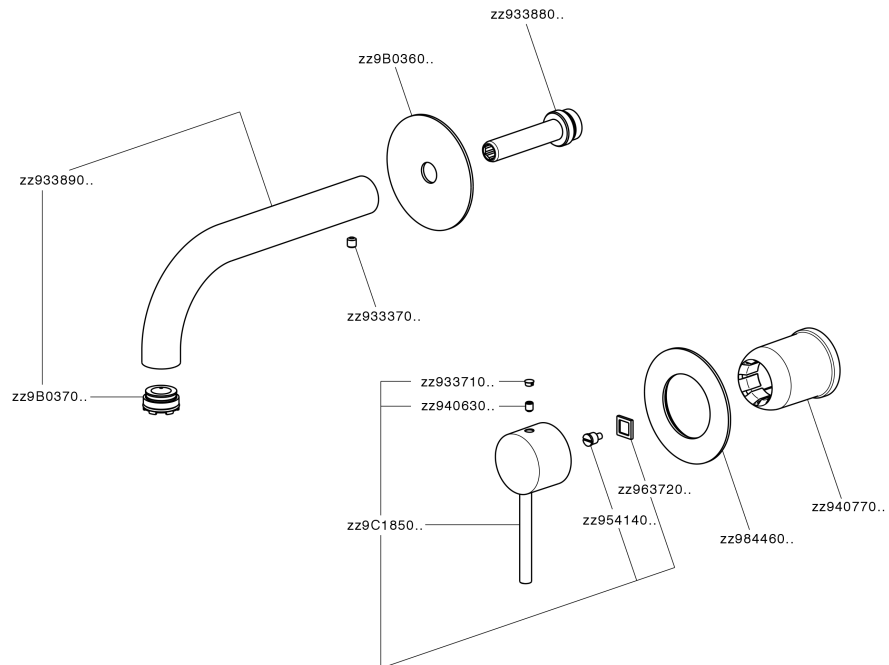

Exposed part for single lever washbasin valve NUOVA KIRUNA_K200551D

MODEL **K200551D**

Exposed part for single lever basin mixer, without concealed part, spout L.200 mm, for item Easy-Box ZB002450 and art. ZB025510

Required concealed parts **ZB002450**

Exposed part for single lever washbasin valve NUOVA KIRUNA_K20051D

K20051D

<https://en.huberitalia.com/exposed-part-for-single-lever-washbasin-valve-nuova-kiruna-k20051d>

Concealed single lever washbasin mixer Easy-Box CONCEALED_ZB002450

MODEL **ZB002450**

Concealed single lever washbasin mixer
Easy-Box, with protection guard box, without trim kit

AVAILABLE FINISHINGS

CHARACTERISTICS

Concealed **1**
Cartridge Spare Parts **ZZ95409000**
35 mm Cartridge

Piastra/Plate/Plaque/Platte/Placa

2-3mm: XX 56-76

10mm: XX 48-68

EcoStop

EcoStop feature limits water flow to approximately 50% of maximum output with one point of resistance on setting. Push slightly past the middle stop only when full water output is required. This will save water up to 50%.