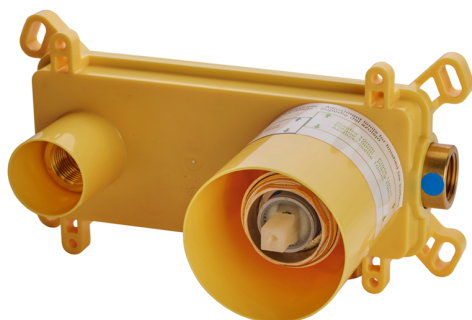

Exposed part for single lever washbasin valve NUOVA KIRUNA_K200551D

MODEL **K200551D**

Exposed part for single lever basin mixer, without concealed part, spout L.200 mm, for item Easy-Box ZB002450 and art. ZB025510

Required concealed parts **ZB002450**

Exposed part for single lever washbasin valve NUOVA KIRUNA_K20051D

K20051D

<https://en.huberitalia.com/exposed-part-for-single-lever-washbasin-valve-nuova-kiruna-k20051d>

Concealed single lever washbasin mixer Easy-Box CONCEALED_ZB002450

MODEL **ZB002450**

Concealed single lever washbasin mixer
Easy-Box, with protection guard box, without trim kit

AVAILABLE FINISHINGS

CHARACTERISTICS

Concealed **1**
Cartridge Spare Parts **ZZ95409000**
35 mm Cartridge

Piastra/Plate/Plaque/Platte/Placa

2-3mm: XX 56-76

10mm: XX 48-68

EcoStop

EcoStop feature limits water flow to approximately 50% of maximum output with one point of resistance on setting. Push slightly past the middle stop only when full water output is required. This will save water up to 50%.