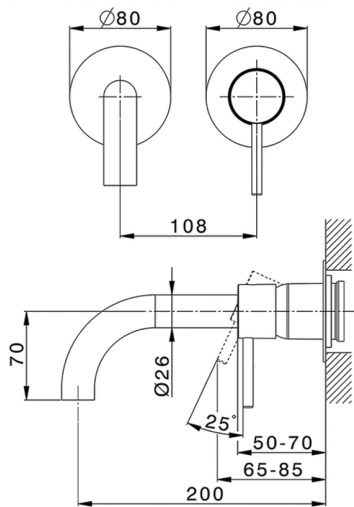

CHARACTERISTICS

Installation **Concealed**

Required concealed parts **ZB002450**