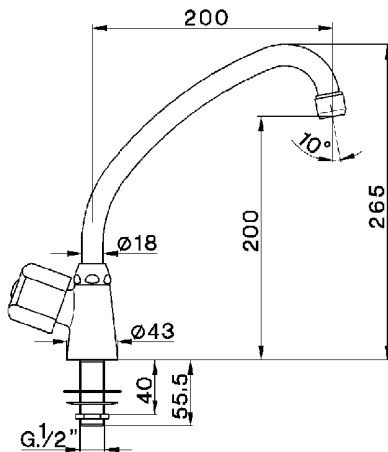

Pillar tap EVA_EV000740

MODEL **EV000740**

Pillar tap, without automatic pop-up waste, without handle

AVAILABLE FINISHINGS

CHARACTERISTICS

2026-04-05