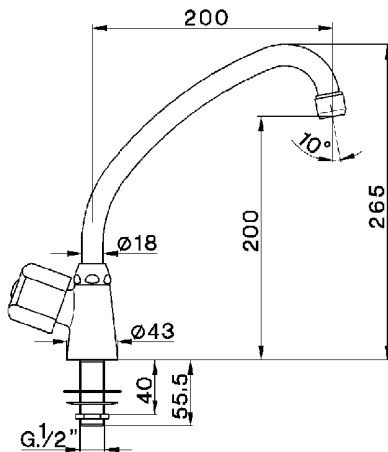

## Pillar tap EVA\_EV000740

MODEL **EV000740**

Pillar tap, without automatic pop-up waste, without handle

AVAILABLE FINISHINGS

CHARACTERISTICS

2026-06-06