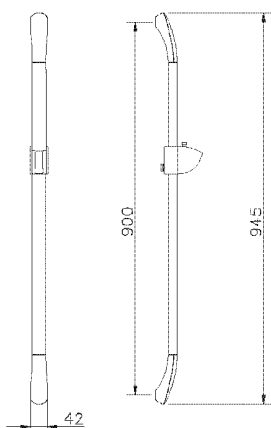

## Sliding bar SHOWER\_05.AS.09H.

MODEL **05.AS.09H.**

Sliding bar, 90 cm sliding bar with sliding bracket

AVAILABLE FINISHINGS

CHARACTERISTICS

2024-11-15