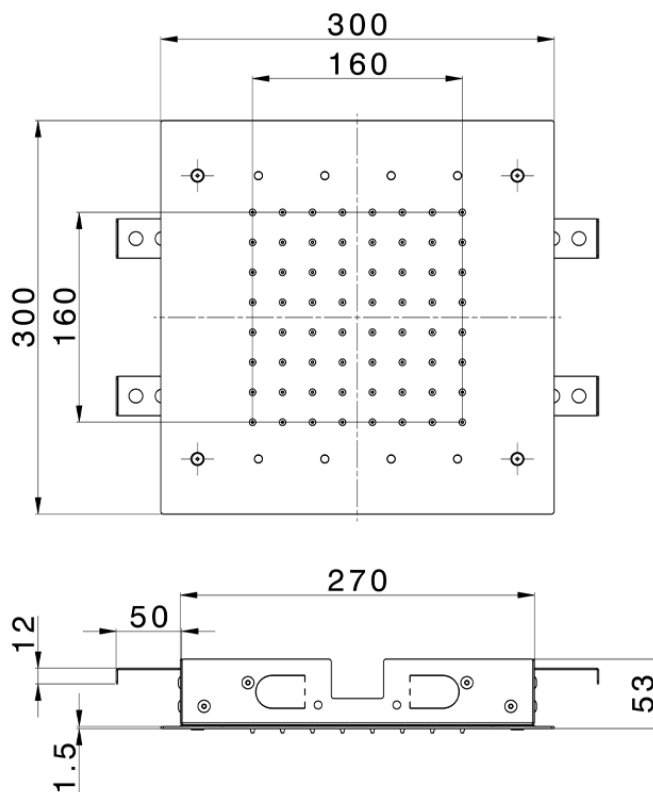

300x300 mm Ceiling showerheads ZEN_ZS1C0365

ZS1C0365

<https://en.huberitalia.com/300x300-mm-ceiling-showerheads-zen-zs1c0365>

2024-12-19