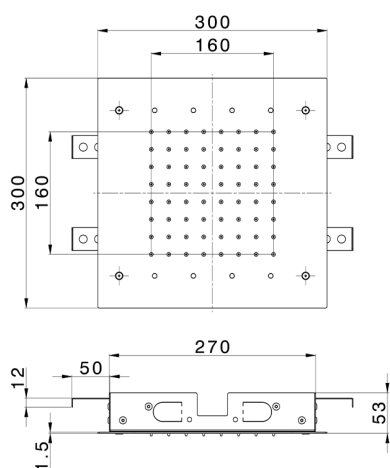

300x300 mm Ceiling showerheads ZEN_ZS1C0365

MODEL **ZS1C0365**

300x300 mm Ceiling showerheads, rain, chromotherapy functions, built-in control included, Stainless Steel AISI 304

AVAILABLE FINISHINGS

-  **40** 40 Matt Black
-  **4Q** 4Q Matt White
-  **D1** D1 Brushed Inox
-  **D2** D2 Polished Inox