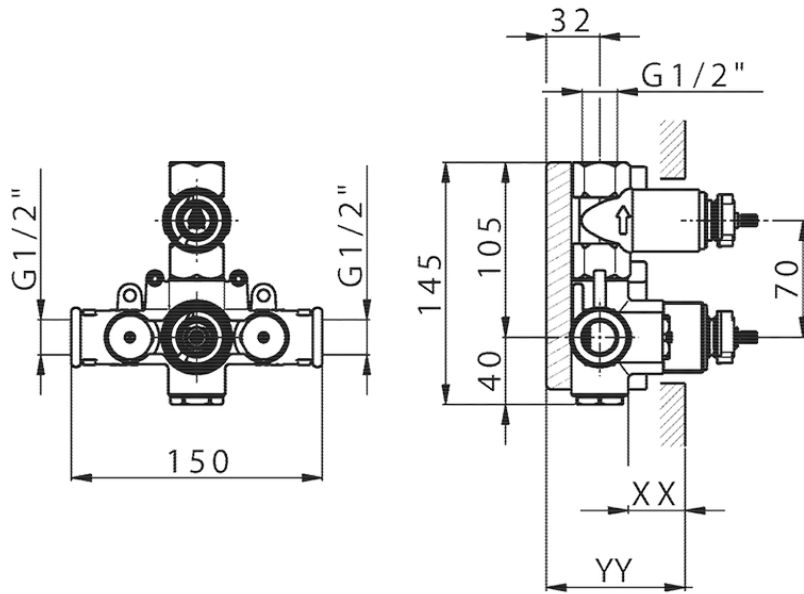

Exposed part for con.thermo.shower valve 1-outlet HARLOCK_HC007300

HC007300

<https://en.huberitalia.com/exposed-part-for-con-thermo-shower-valve-1-outlet-harlock-hc007300>

Piastra/Plate/Plaque/Platte/Placa

2-3mm: XX 25-40 YY 76-91

10 mm: XX 16-31 YY 65-80

ZB007300

<https://en.huberitalia.com/1-outlet-concealed-thermostatic-shower-valve-concealed-zb007300>

2026-05-01