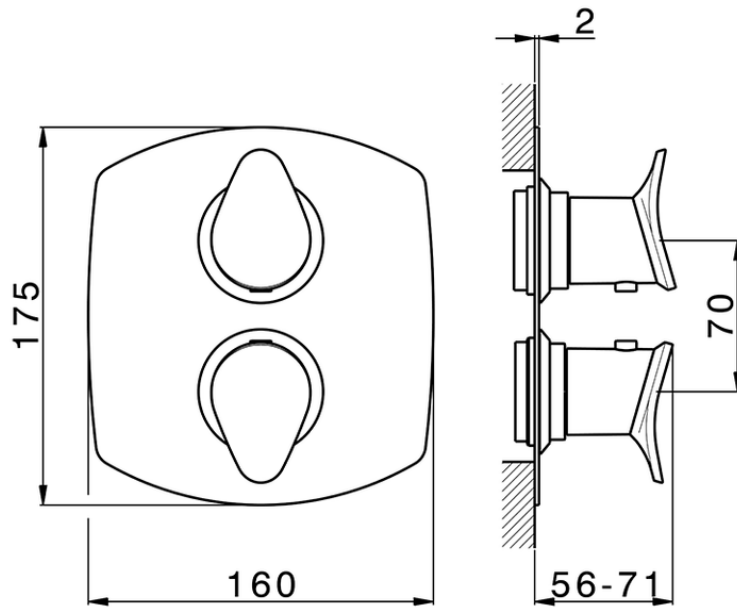

Exposed part for con.thermo.shower valve 1-outlet HARLOCK_HC007300

HC007300

<https://en.huberitalia.com/exposed-part-for-con-thermo-shower-valve-1-outlet-harlock-hc007300>

Piastra/Plate/Plaque/Platte/Placa

2-3mm: XX 25-40 YY 76-91

10 mm: XX 16-31 YY 65-80

ZB007300

<https://en.huberitalia.com/1-outlet-concealed-thermostatic-shower-valve-concealed-zb007300>

2026-05-01