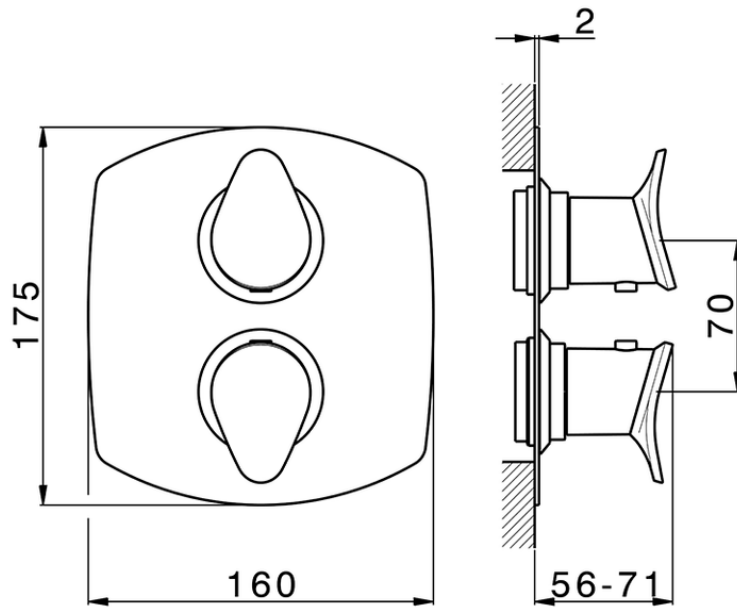

## Exposed part for con.thermo.shower valve 1-outlet HARLOCK\_HC007300

HC007300

<https://en.huberitalia.com/exposed-part-for-con-thermo-shower-valve-1-outlet-harlock-hc007300>

## Piastra/Plate/Plaque/Platte/Placa

2-3mm: XX 25-40 YY 76-91

10 mm: XX 16-31 YY 65-80

ZB007300

<https://en.huberitalia.com/1-outlet-concealed-thermostatic-shower-valve-concealed-zb007300>

2026-07-01