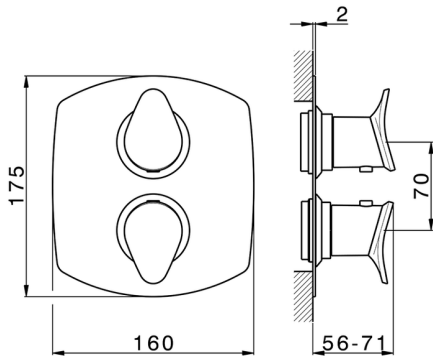

Exposed part for con.thermo.shower valve 1-outlet HARLOCK_HC007300

MODEL **HC007300**

Exposed part for 1-outlet thermostatic mixer, with stopvalve, without concealed part, for item ZB007300

AVAILABLE FINISHINGS

-  **21** 21 Chrome
-  **2P** 2P Rose Gold
-  **2Q** 2Q Black Titanium
-  **40** 40 Matt Black
-  **4Q** 4Q Matt White
-  **6T** 6T Chrome/Matt Black

CHARACTERISTICS

Installation **Concealed**

Required concealed parts **ZB007300**

Concealed **1**

Piastra/Plate/Plaque/Platte/Placa

2-3mm: XX 25-40 YY 76-91

10 mm: XX 16-31 YY 65-80

Thermostatic

The Huber thermostatic is your personal water manager, helping you to handle, control and save water and energy.