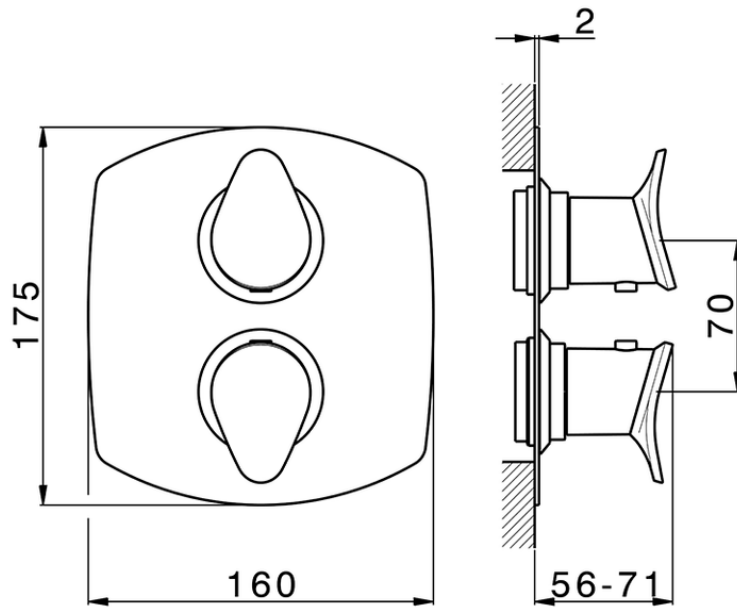

Exposed part for con.thermo.shower valve 1-outlet HARLOCK_HC007300

HC007300

<https://en.huberitalia.com/exposed-part-for-con-thermo-shower-valve-1-outlet-harlock-hc007300>

Piastra/Plate/Plaque/Platte/Placa

2-3mm: XX 25-40 YY 76-91

10 mm: XX 16-31 YY 65-80

ZB007300

<https://en.huberitalia.com/1-outlet-concealed-thermostatic-shower-valve-concealed-zb007300>

2026-06-09