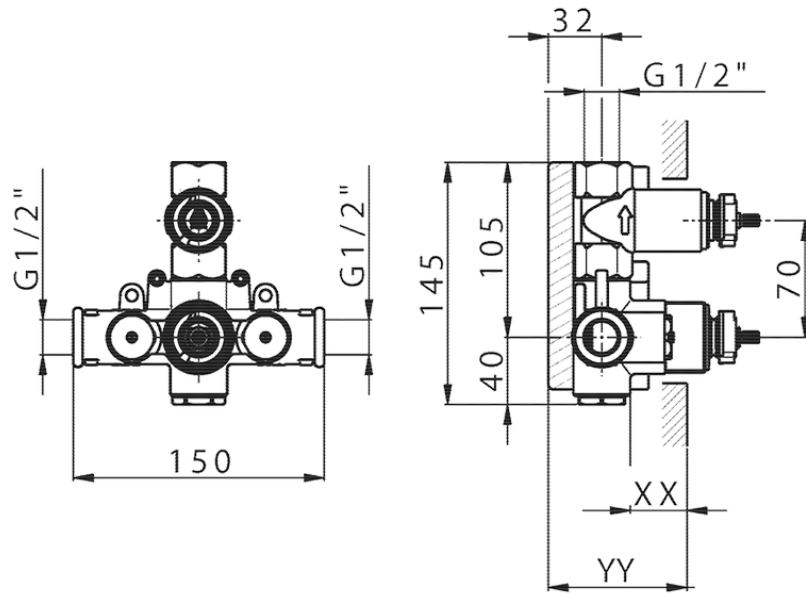

Exposed part for con.thermo.shower valve 1-outlet HARLOCK_HC007300

HC007300

<https://en.huberitalia.com/exposed-part-for-con-thermo-shower-valve-1-outlet-harlock-hc007300>

Piastra/Plate/Plaque/Platte/Placa

2-3mm: XX 25-40 YY 76-91

10 mm: XX 16-31 YY 65-80

ZB007300

<https://en.huberitalia.com/1-outlet-concealed-thermostatic-shower-valve-concealed-zb007300>

2026-04-29