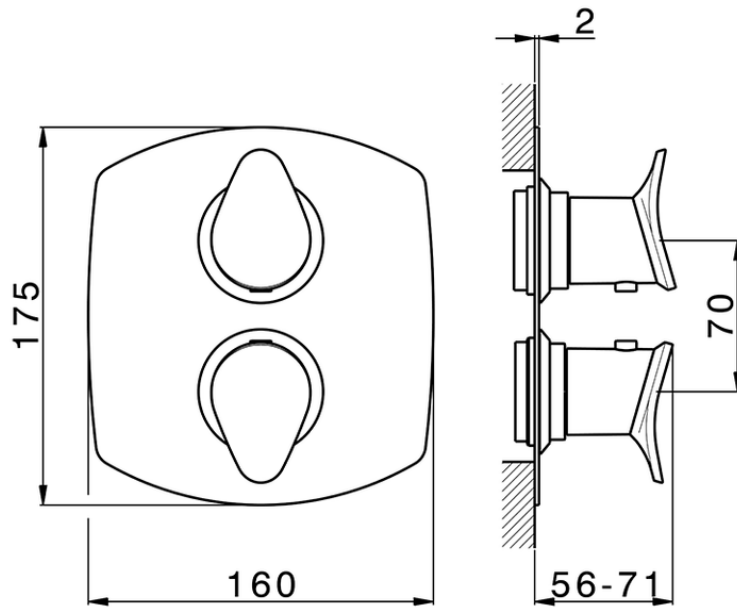

Exposed part for con.thermo.shower valve 1-outlet HARLOCK_HC007300

HC007300

<https://en.huberitalia.com/exposed-part-for-con-thermo-shower-valve-1-outlet-harlock-hc007300>

Piastra/Plate/Plaque/Platte/Placa

2-3mm: XX 25-40 YY 76-91

10 mm: XX 16-31 YY 65-80

ZB007300

<https://en.huberitalia.com/1-outlet-concealed-thermostatic-shower-valve-concealed-zb007300>

2026-04-29