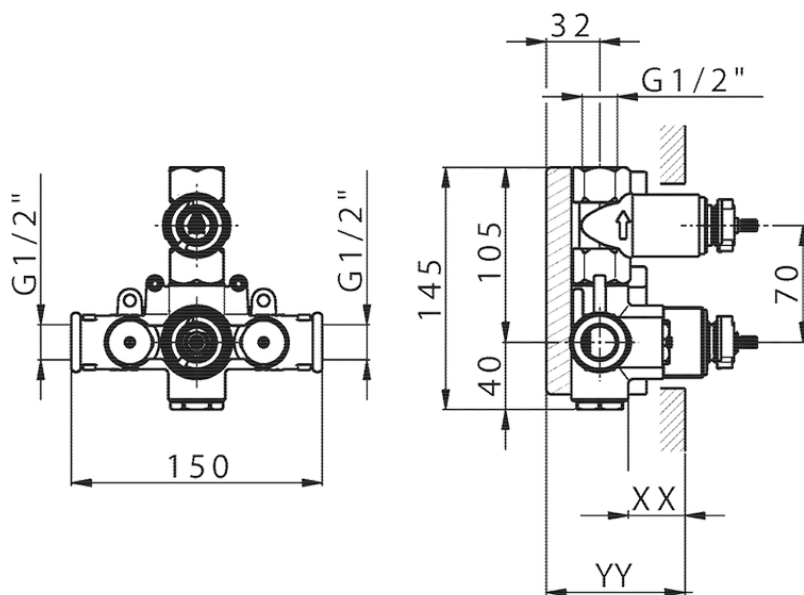

Exposed part for con.thermo.shower valve 1-outlet HARLOCK_HC007300

HC007300

<https://en.huberitalia.com/exposed-part-for-con-thermo-shower-valve-1-outlet-harlock-hc007300>

Piastra/Plate/Plaque/Platte/Placa

2-3mm: XX 25-40 YY 76-91

10 mm: XX 16-31 YY 65-80

ZB007300

<https://en.huberitalia.com/1-outlet-concealed-thermostatic-shower-valve-concealed-zb007300>

2026-06-09