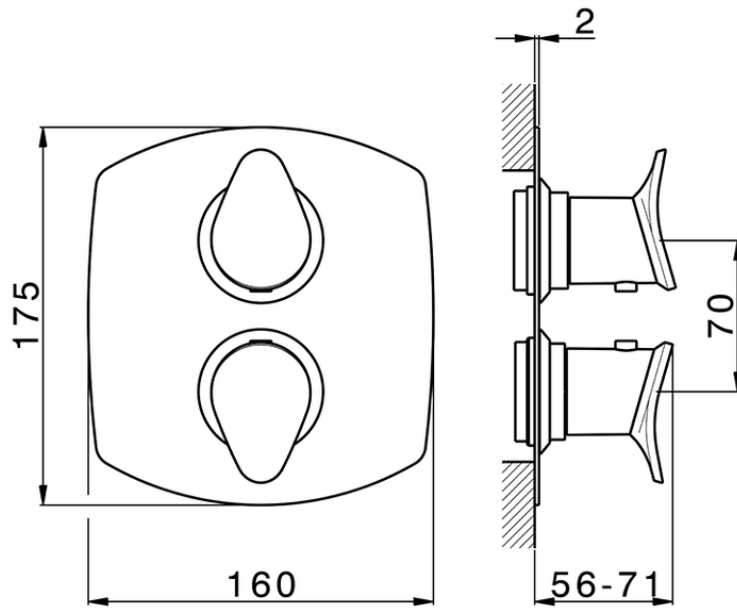

Exposed part for con.thermo.shower valve 1-outlet HARLOCK_HC007300

HC007300

<https://en.huberitalia.com/exposed-part-for-con-thermo-shower-valve-1-outlet-harlock-hc007300>

Piastra/Plate/Plaque/Platte/Placa

2-3mm: XX 25-40 YY 76-91

10 mm: XX 16-31 YY 65-80

ZB007300

<https://en.huberitalia.com/1-outlet-concealed-thermostatic-shower-valve-concealed-zb007300>

2026-06-30