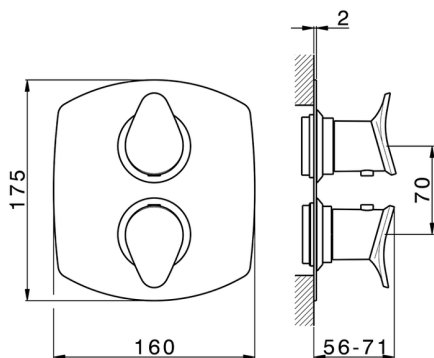

## Exposed part for con.thermo.shower valve 1-outlet HARLOCK\_HC007300

MODEL **HC007300**

Exposed part for 1-outlet thermostatic mixer, with stopvalve, without concealed part, for item ZB007300

CHARACTERISTICS

Installation **Concealed**

Cartridge Spare Parts **24.04A.PP**

**8x20 Plus P Thermostatic Valve**

Concealed **1**

Piastra/Plate/Plaque/Platte/Placa

2-3mm: XX 25-40 YY 76-91

10 mm: XX 16-31 YY 65-80