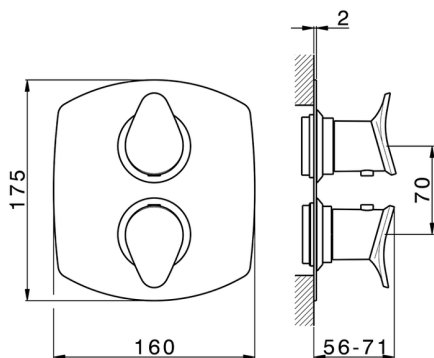

## Exposed part for con.thermo.shower valve 1-outlet HARLOCK\_HC007300

MODEL **HC007300**

Exposed part for 1-outlet thermostatic mixer, with stopvalve, without concealed part, for item ZB007300

Cartridge Spare Parts **24.04A.PP**

**8x20 Plus P Thermostatic Valve**

Concealed **1**

Piastra/Plate/Plaque/Platte/Placa

2-3mm: XX 25-40 YY 76-91

10 mm: XX 16-31 YY 65-80