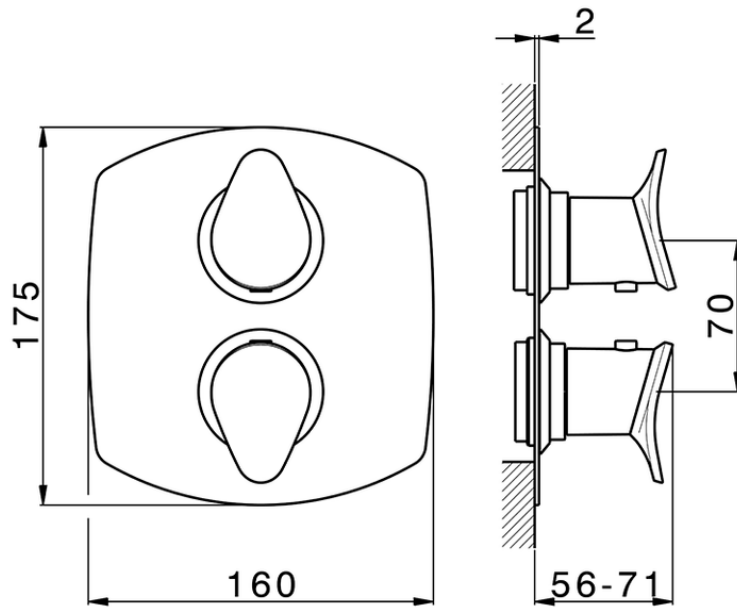

Exposed part for con.thermo.shower valve 1-outlet HARLOCK_HC007300

HC007300

<https://en.huberitalia.com/exposed-part-for-con-thermo-shower-valve-1-outlet-harlock-hc007300>

Piastra/Plate/Plaque/Platte/Placa

2-3mm: XX 25-40 YY 76-91

10 mm: XX 16-31 YY 65-80

ZB007300

<https://en.huberitalia.com/1-outlet-concealed-thermostatic-shower-valve-concealed-zb007300>

2026-04-08