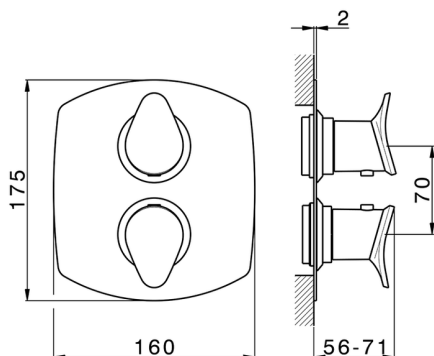

Exposed part for con.thermo.shower valve 1-outlet HARLOCK_HC007300

MODEL **HC007300**

Exposed part for 1-outlet thermostatic mixer, with stop valve, without concealed part, for item ZB007300

AVAILABLE FINISHINGS

-  **21** 21 Chrome
-  **2P** 2P Rose Gold
-  **2Q** 2Q Black Titanium
-  **40** 40 Matt Black
-  **4Q** 4Q Matt White
-  **6T** 6T Chrome/Matt Black

CHARACTERISTICS

Installation **Concealed**
 Required concealed parts **ZB007300**

1-Outlet Concealed thermostatic shower mixer, Stopvalve, without trim kit

AVAILABLE FINISHINGS

CHARACTERISTICS

Installation **Concealed**

Cartridge Spare Parts **24.04A.PP**

8x20 Plus P Thermostatic Valve

Concealed **1**

Piastra/Plate/Plaque/Platte/Placa

2-3mm: XX 25-40 YY 76-91

10 mm: XX 16-31 YY 65-80

Thermostatic

The Huber thermostatic is your personal water manager, helping you to handle, control and save water and energy.