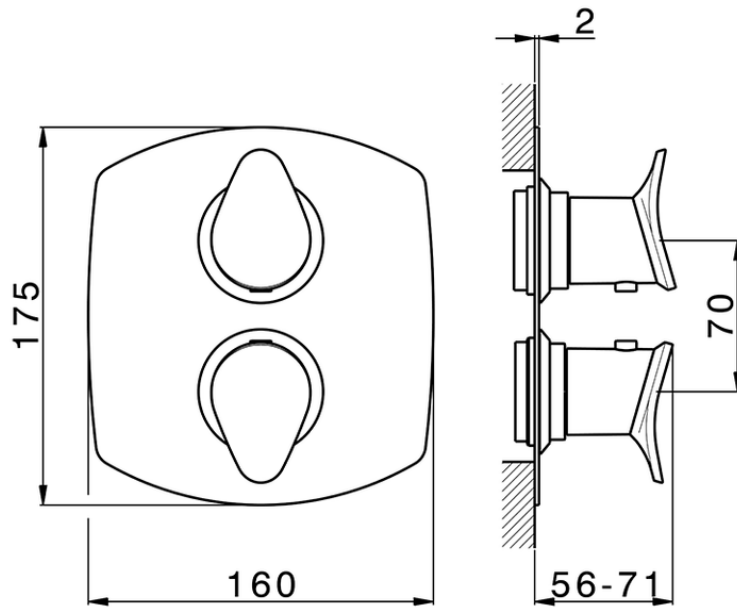

Exposed part for con.thermo.shower valve 1-outlet HARLOCK_HC007300

HC007300

<https://en.huberitalia.com/exposed-part-for-con-thermo-shower-valve-1-outlet-harlock-hc007300>

Piastra/Plate/Plaque/Platte/Placa

2-3mm: XX 25-40 YY 76-91

10 mm: XX 16-31 YY 65-80

ZB007300

<https://en.huberitalia.com/1-outlet-concealed-thermostatic-shower-valve-concealed-zb007300>

2026-06-08