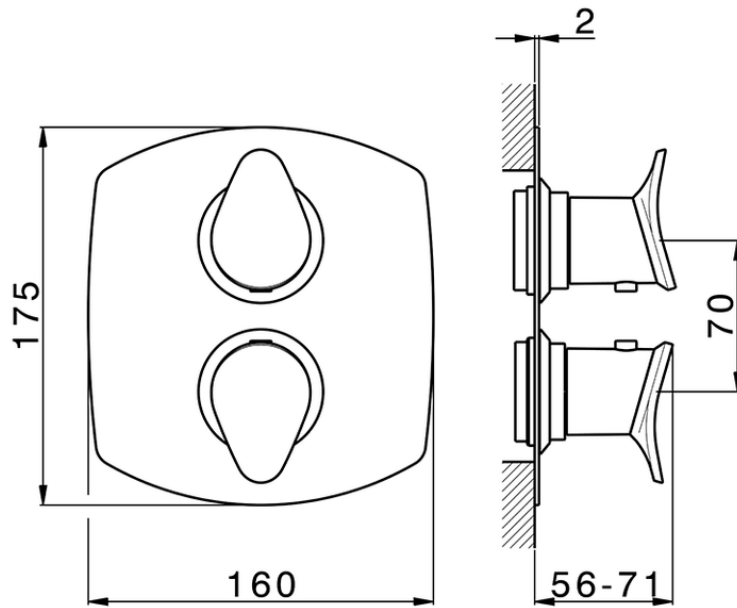

Exposed part for con.thermo.shower valve 1-outlet HARLOCK_HC007300

HC007300

<https://en.huberitalia.com/exposed-part-for-con-thermo-shower-valve-1-outlet-harlock-hc007300>

Piastra/Plate/Plaque/Platte/Placa

2-3mm: XX 25-40 YY 76-91

10 mm: XX 16-31 YY 65-80

ZB007300

<https://en.huberitalia.com/1-outlet-concealed-thermostatic-shower-valve-concealed-zb007300>

2026-03-20