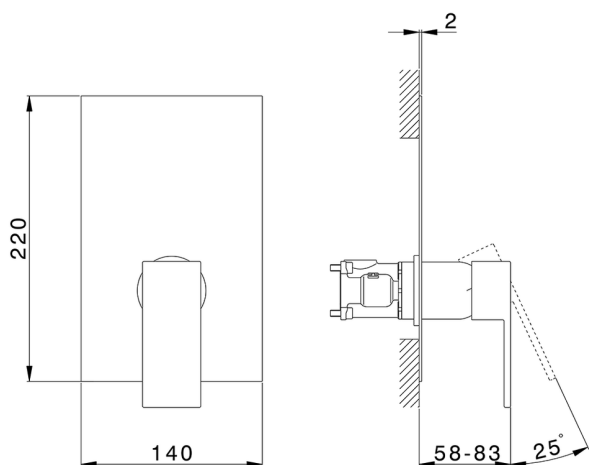

## Exposed part for Single Lever One Box Valve ONE BOX\_NE0BM010

MODEL **NE0BM010**

Exposed part for Single Lever One Box Valve, 1 Outlet, Minimum depth of installation: 67 mm, without concealed part, for items ZB00B030-ZB00B031

### CHARACTERISTICS

Cartridge Spare Parts **ZZ97179000**  
**35 mm Cartridge**  
 Installation **Concealed**  
 Required concealed parts **ZB00B031**  
**ZB00B030**