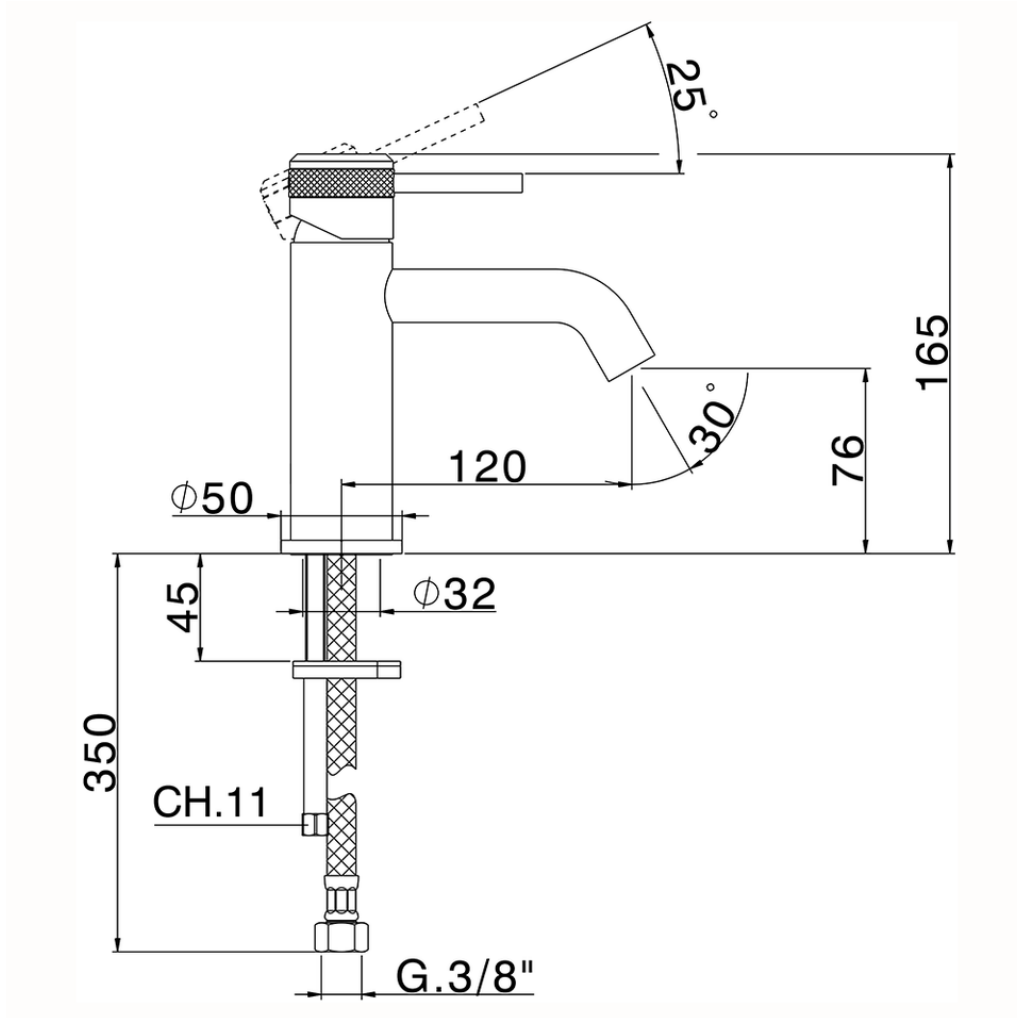

Single lever washbasin mixer CHRONOS_CR001540

CR001540

<https://en.huberitalia.com/single-lever-washbasin-mixer-chronos-cr001540>

2026-05-02