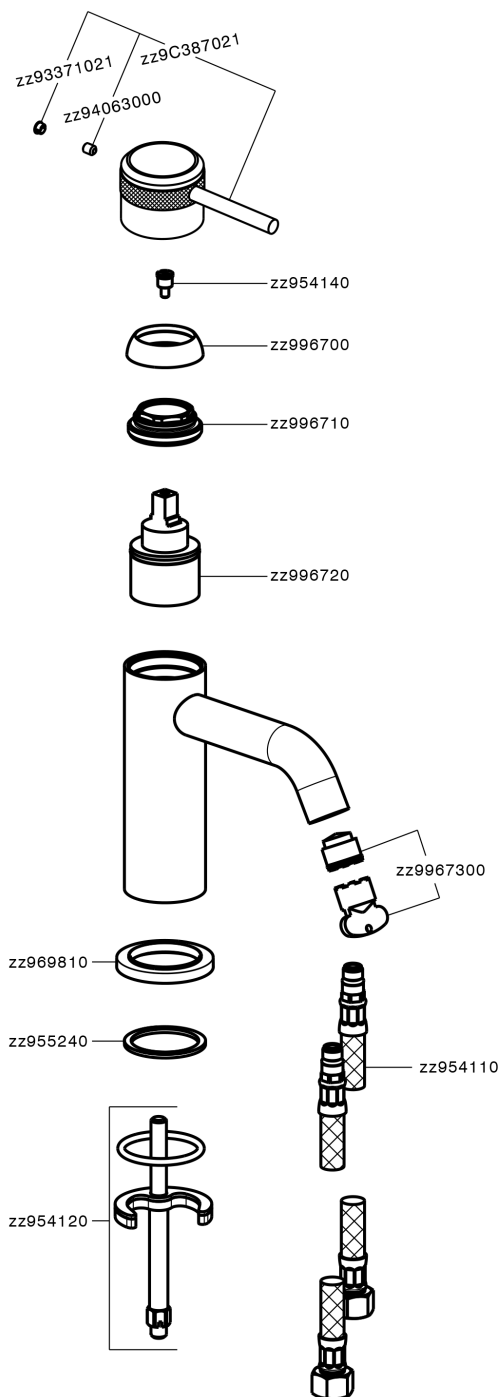

## Single lever washbasin mixer CHRONOS\_CR001540

CR001540

<https://en.huberitalia.com/single-lever-washbasin-mixer-chronos-cr001540>

2026-06-10