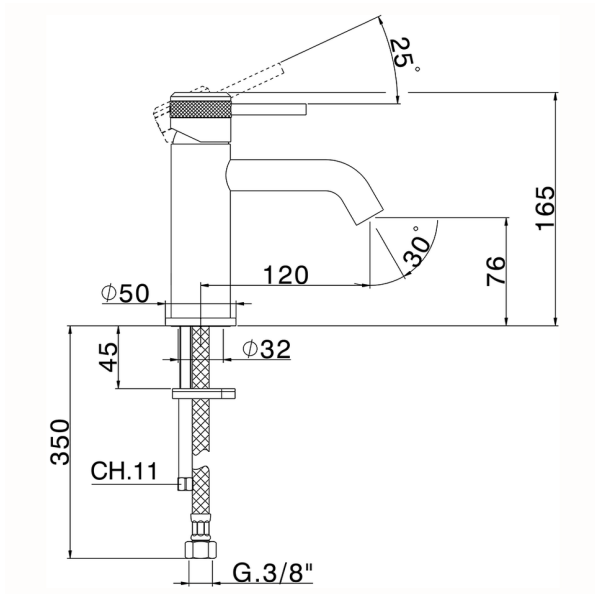

Single lever washbasin mixer CHRONOS_CR001540

MODEL **CR001540**

Single lever washbasin mixer, without pop-up waste, G.3/8" stainless steel flexible hoses

AVAILABLE FINISHINGS

-  **21** 21 Chrome
-  **2F** 2F Brushed Nickel
-  **2Q** 2Q Black Titanium

CHARACTERISTICS

Cartridge Spare Parts **ZZ99672000**

35 mm Cartridge

EcoStop

EcoStop feature limits water flow to approximately 50% of maximum output with one point of resistance on setting. Push slightly past the middle stop only when full water output is required. This will save water up to 50%.

Single lever washbasin mixer CHRONOS_CR001540

CR001540

<https://en.huberitalia.com/single-lever-washbasin-mixer-chronos-cr001540>

2026-06-26