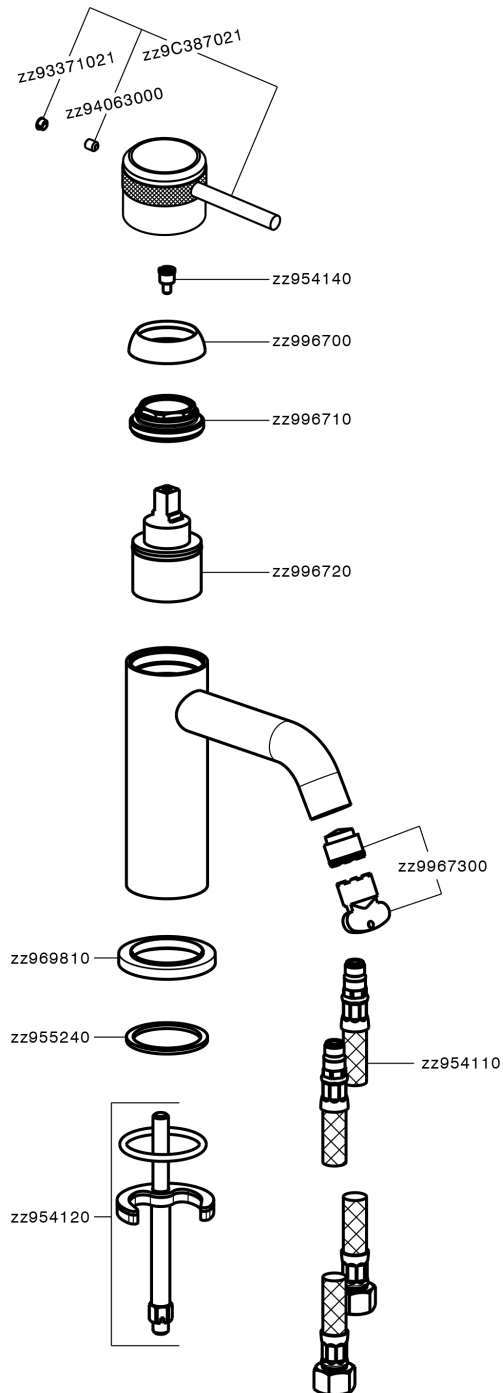

Single lever washbasin mixer CHRONOS_CR001540

MODEL **CR001540**

Single lever washbasin mixer, without pop-up waste, G.3/8" stainless steel flexible hoses

AVAILABLE FINISHINGS

-  **21** 21 Chrome
-  **2F** 2F Brushed Nickel
-  **2Q** 2Q Black Titanium

CHARACTERISTICS

Cartridge Spare Parts **ZZ99672000**

35 mm Cartridge

EcoStop

EcoStop feature limits water flow to approximately 50% of maximum output with one point of resistance on setting. Push slightly past the middle stop only when full water output is required. This will save water up to 50%.

Single lever washbasin mixer CHRONOS_CR001540

CR001540

<https://en.huberitalia.com/single-lever-washbasin-mixer-chronos-cr001540>

2026-06-26