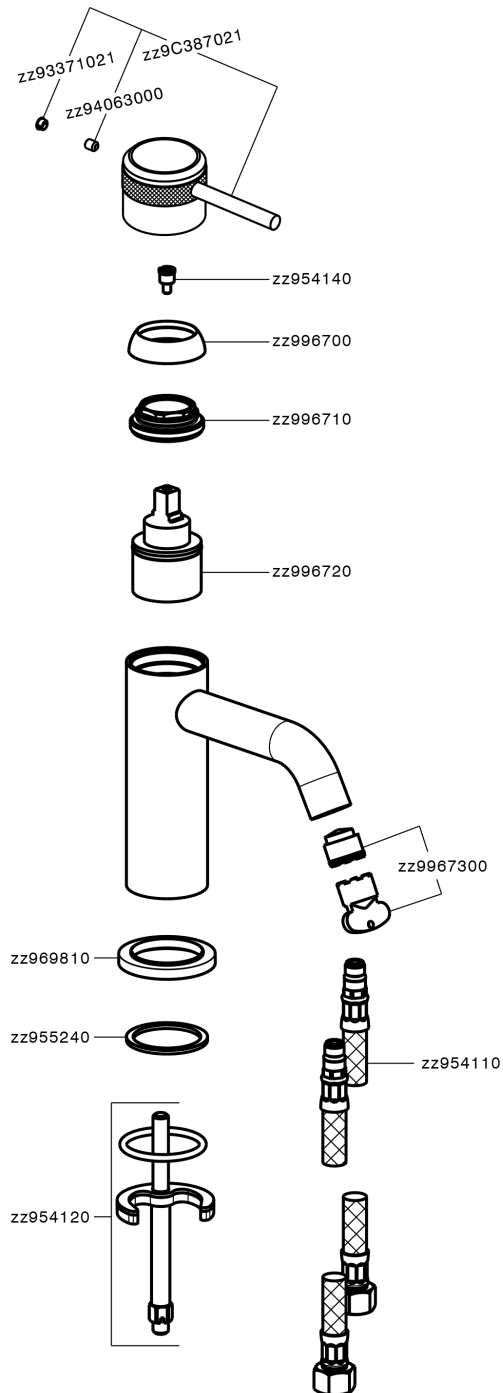

Single lever washbasin mixer CHRONOS_CR001540

CR001540

<https://en.huberitalia.com/single-lever-washbasin-mixer-chronos-cr001540>

2026-05-02