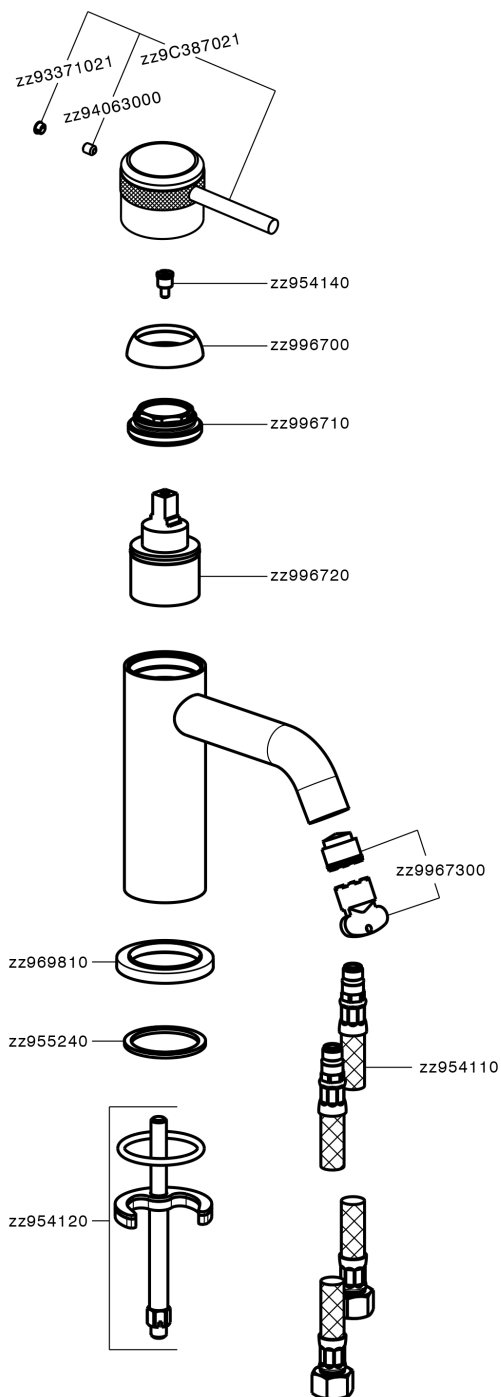

## Single lever washbasin mixer CHRONOS\_CR001540

CR001540

<https://en.huberitalia.com/single-lever-washbasin-mixer-chronos-cr001540>

2026-06-26