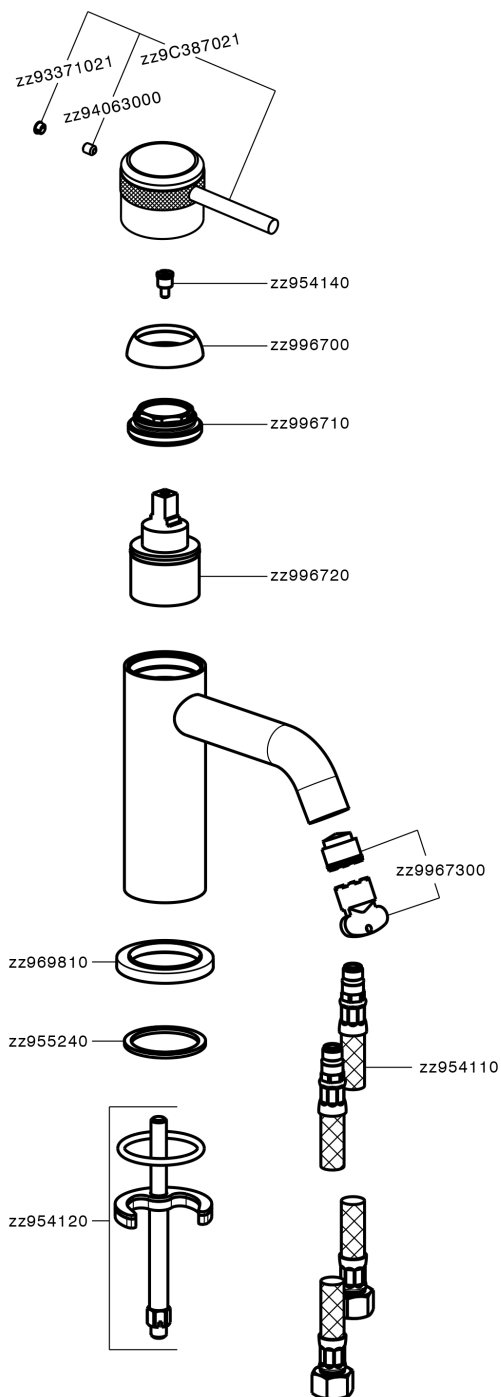

## Single lever washbasin mixer CHRONOS\_CR001540

CR001540

<https://en.huberitalia.com/single-lever-washbasin-mixer-chronos-cr001540>

2026-05-25