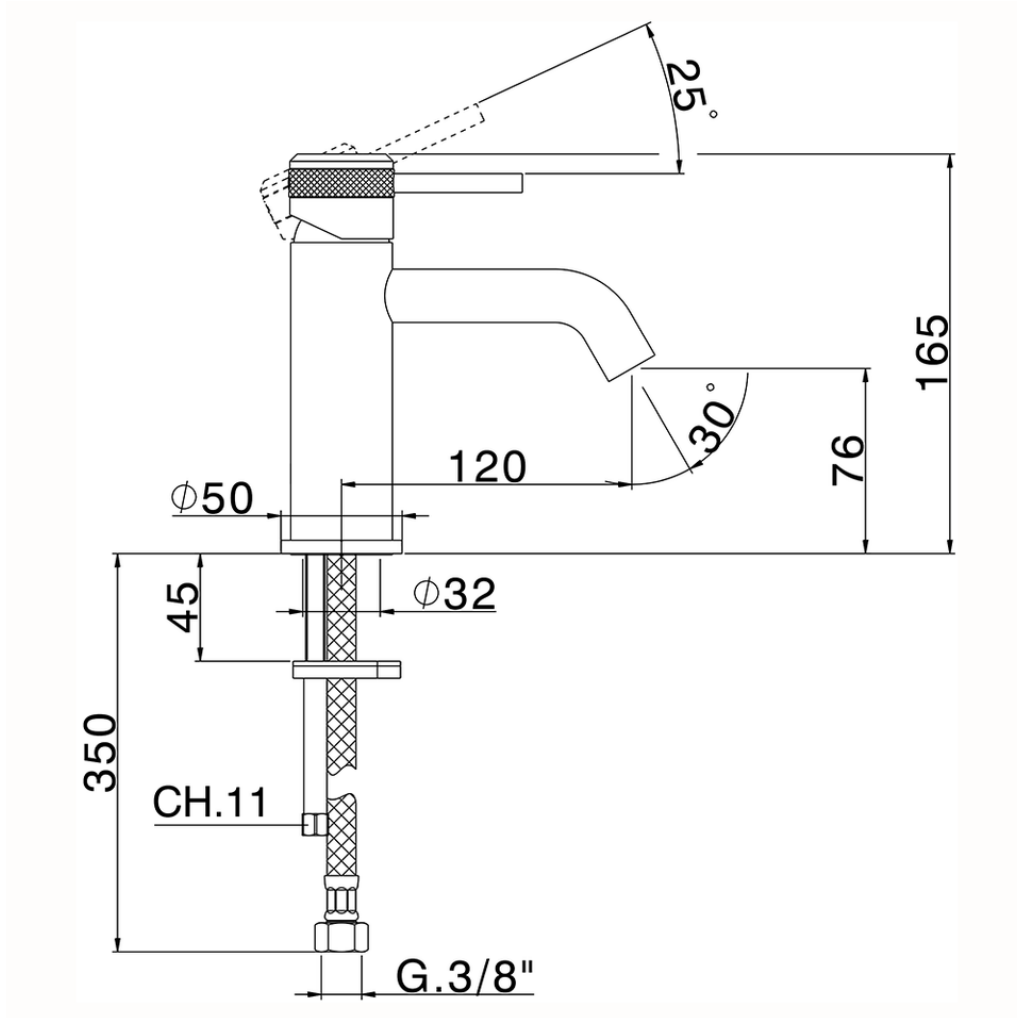

## Single lever washbasin mixer CHRONOS\_CR001540

CR001540

<https://en.huberitalia.com/single-lever-washbasin-mixer-chronos-cr001540>

2026-06-26