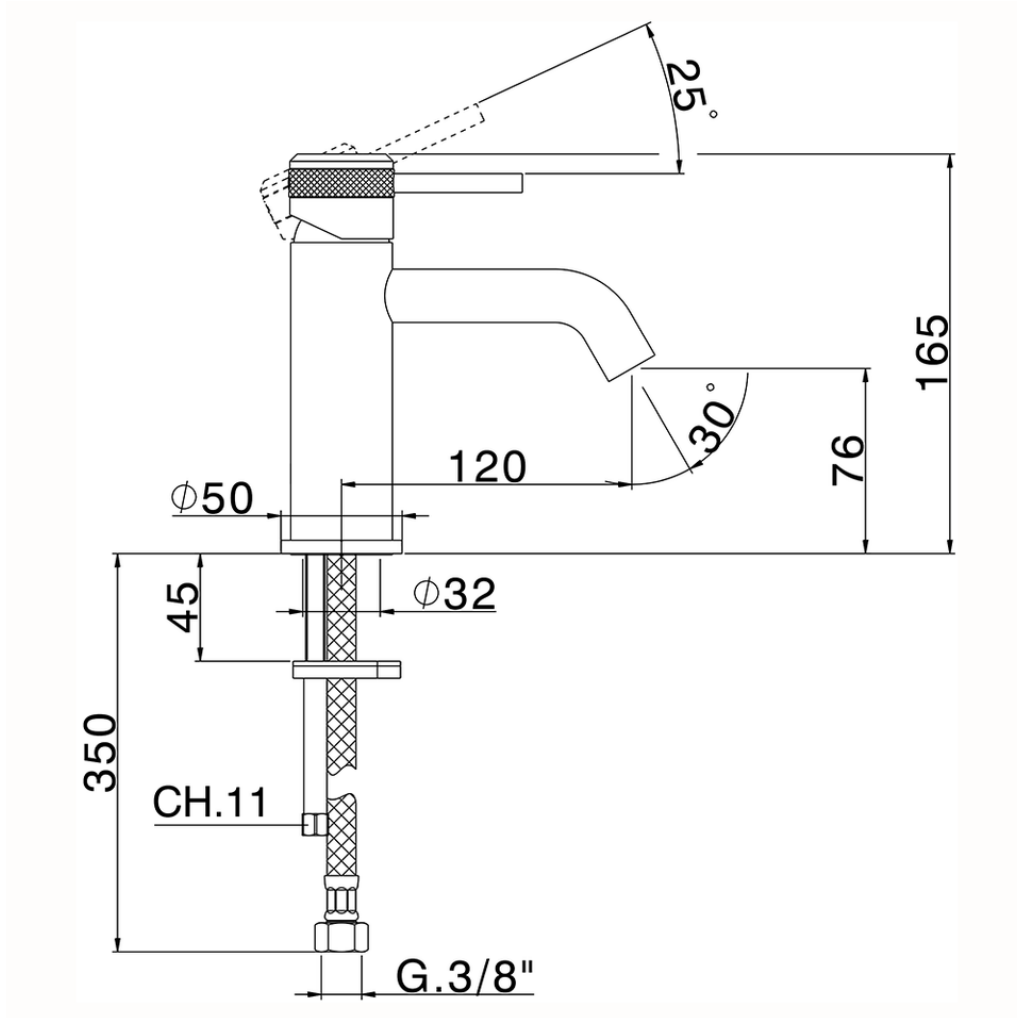

Single lever washbasin mixer CHRONOS_CR001540

CR001540

<https://en.huberitalia.com/single-lever-washbasin-mixer-chronos-cr001540>

2026-05-25