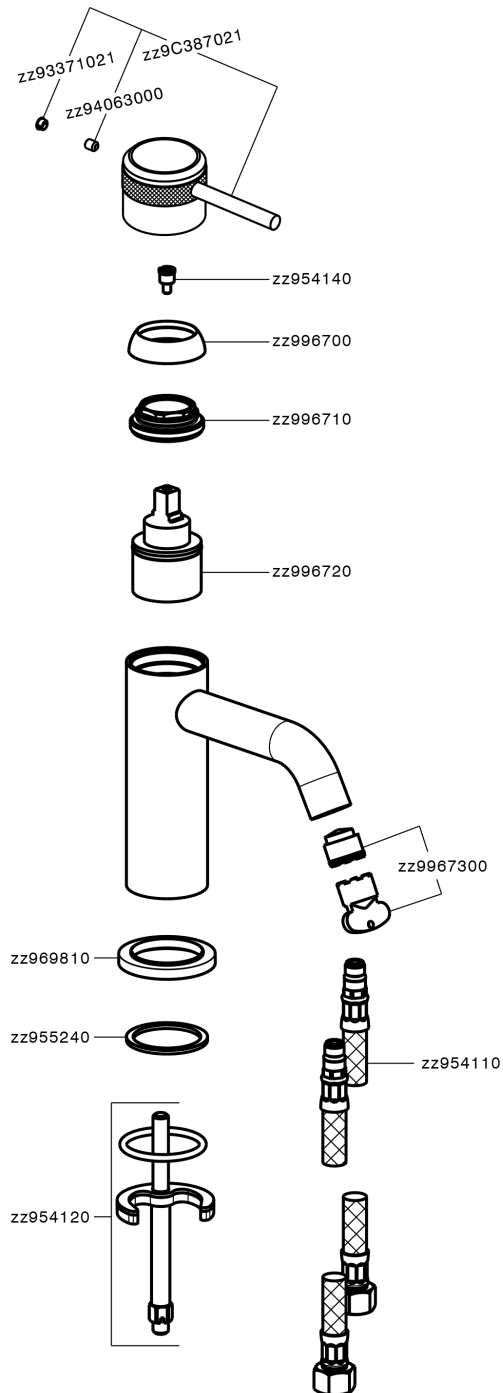

Single lever washbasin mixer CHRONOS_CR001540

CR001540

<https://en.huberitalia.com/single-lever-washbasin-mixer-chronos-cr001540>

2026-06-27