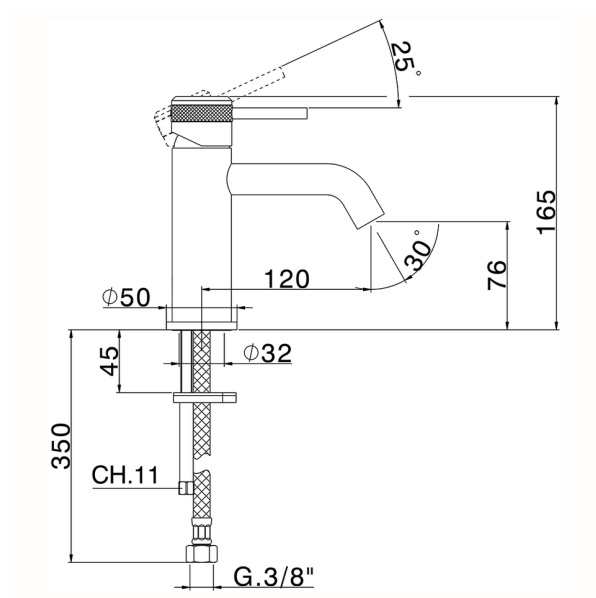

## Single lever washbasin mixer CHRONOS\_CR001540

MODEL **CR001540**

Single lever washbasin mixer, without pop-up waste, G.3/8" stainless steel flexible hoses

### CHARACTERISTICS

Cartridge Spare Parts **ZZ99672000**

**35 mm Cartridge**

### EcoStop

EcoStop feature limits water flow to approximately 50% of maximum output with one point of resistance on setting. Push slightly past the middle stop only when full water output is required. This will save water up to 50%.