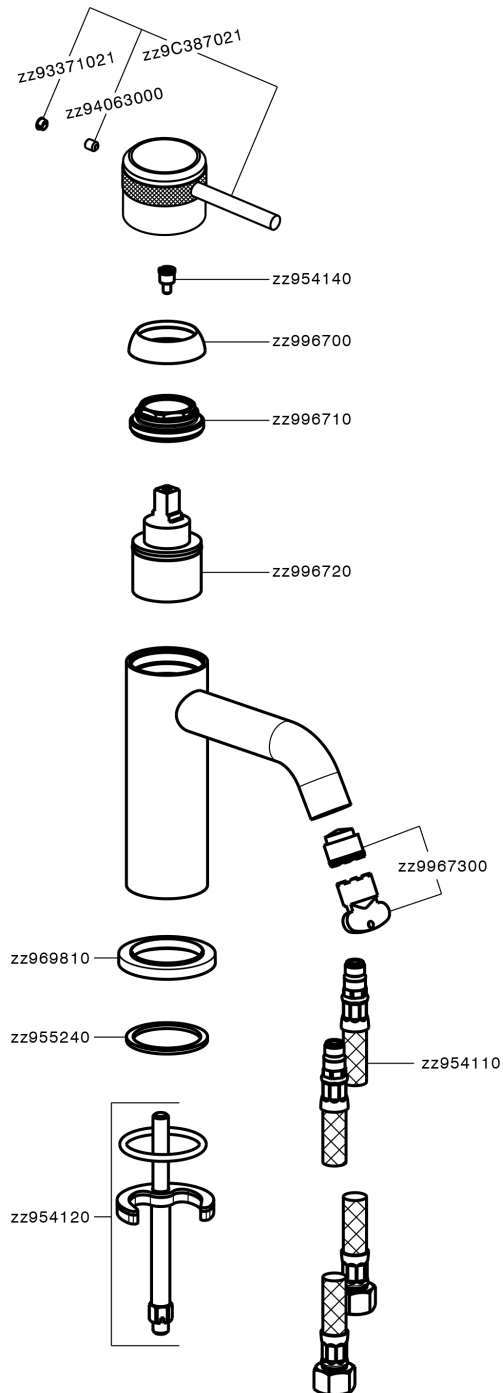

Single lever washbasin mixer CHRONOS_CR001540

CR001540

<https://en.huberitalia.com/single-lever-washbasin-mixer-chronos-cr001540>

2026-06-10