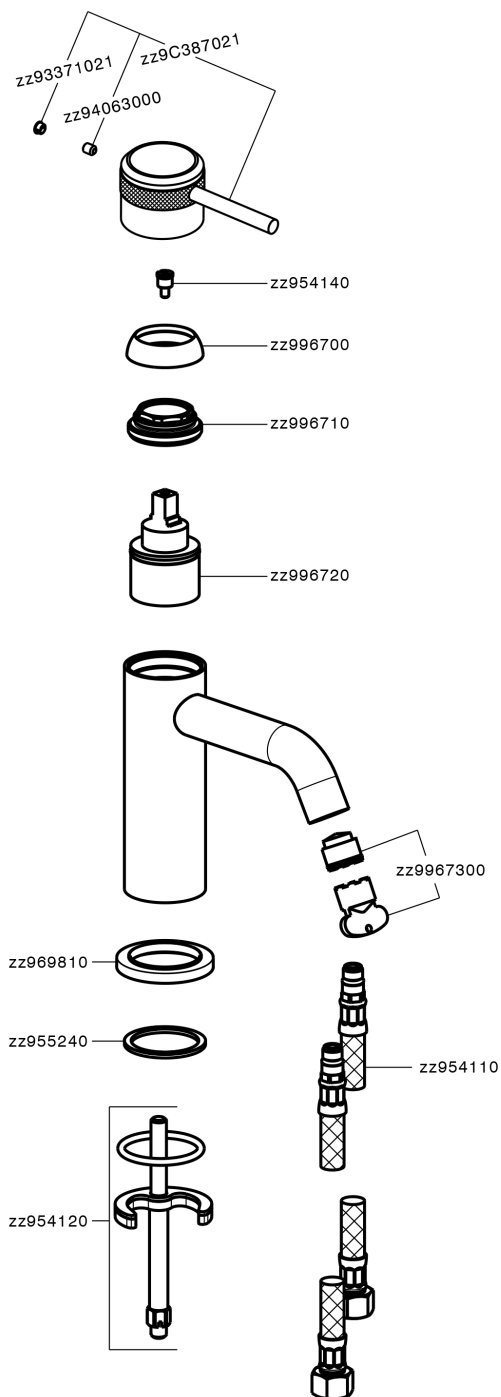

Single lever washbasin mixer CHRONOS_CR001540

MODEL **CR001540**

Single lever washbasin mixer, without pop-up waste, G.3/8" stainless steel flexible hoses

AVAILABLE FINISHINGS

-  **21** 21 Chrome
-  **2F** 2F Brushed Nickel
-  **2Q** 2Q Black Titanium

CHARACTERISTICS

Cartridge Spare Parts **ZZ99672000**

35 mm Cartridge

EcoStop

EcoStop feature limits water flow to approximately 50% of maximum output with one point of resistance on setting. Push slightly past the middle stop only when full water output is required. This will save water up to 50%.

Single lever washbasin mixer CHRONOS_CR001540

CR001540

<https://en.huberitalia.com/single-lever-washbasin-mixer-chronos-cr001540>

2026-05-03