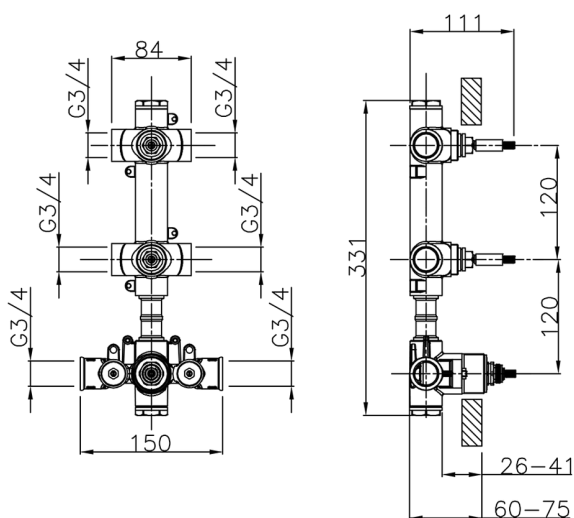

## 2 Function Concealed Thermostatic Valve CONCEALED\_ZB01V200

MODEL **ZB01V200**

2 Function Concealed Thermostatic Valve

AVAILABLE FINISHINGS

CHARACTERISTICS

Installation	<b>Concealed</b>
Cartridge Spare Parts	<b>23.51A.HF</b>
<b>HF Thermostatic Valve</b>	
Concealed	<b>1</b>