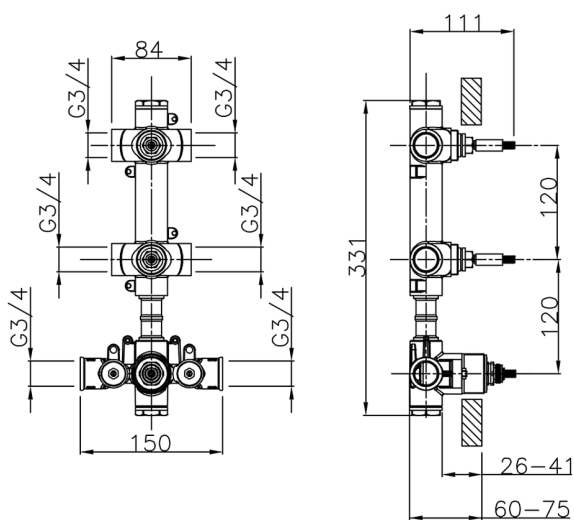

## 2 Function Concealed Thermostatic Valve CONCEALED\_ZB01V200

MODEL **ZB01V200**

2 Function Concealed Thermostatic Valve

AVAILABLE FINISHINGS

**04** 04 Without finishing

CHARACTERISTICS

Installation	<b>Concealed</b>
Cartridge Spare Parts	<b>23.51A.HF</b>
<b>HF Thermostatic Valve</b>	
Concealed	<b>1</b>