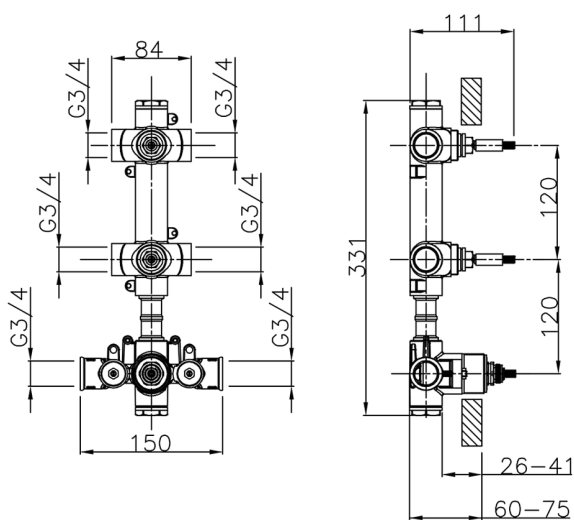

Cover Part for 2 Function Concealed Thermo Valve NUOVA EGO_NE01V200

MODEL **NE01V200**

Cover Part for 2 Function Concealed Thermo Valve, for item ZB01V200

AVAILABLE FINISHINGS

-  **21** 21 Chrome
-  **2F** 2F Brushed Nickel
-  **40** 40 Matt Black
-  **4Q** 4Q Matt White

2 Function Concealed Thermostatic Valve CONCEALED_ZB01V200

MODEL **ZB01V200**

2 Function Concealed Thermostatic Valve

AVAILABLE FINISHINGS

04 04 Without finishing

CHARACTERISTICS

Installation	Concealed
Cartridge Spare Parts	23.51A.HF
HF Thermostatic Valve	
Concealed	1