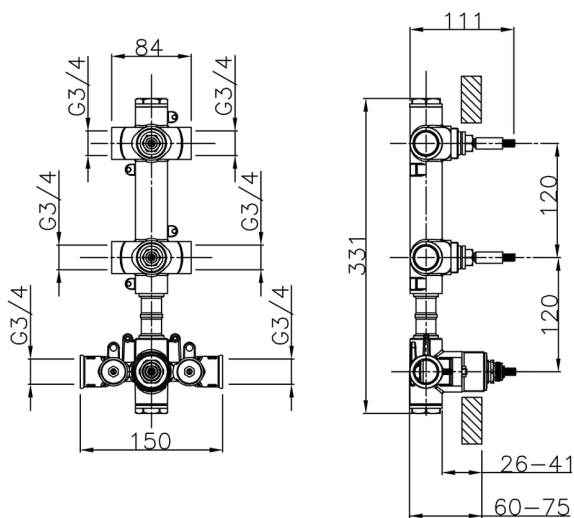

Cover Part for 2 Function Concealed Thermo Valve NUOVA EGO_NE01V200

MODEL **NE01V200**

Cover Part for 2 Function Concealed Thermo Valve, for item ZB01V200

AVAILABLE FINISHINGS

-  **21** 21 Chrome
-  **2F** 2F Brushed Nickel
-  **40** 40 Matt Black
-  **4Q** 4Q Matt White

2 Function Concealed Thermostatic Valve CONCEALED_ZB01V200

MODEL **ZB01V200**

2 Function Concealed Thermostatic Valve

AVAILABLE FINISHINGS

04 04 Without finishing

CHARACTERISTICS

Installation	Concealed
Cartridge Spare Parts	23.51A.HF
HF Thermostatic Valve	
Concealed	1