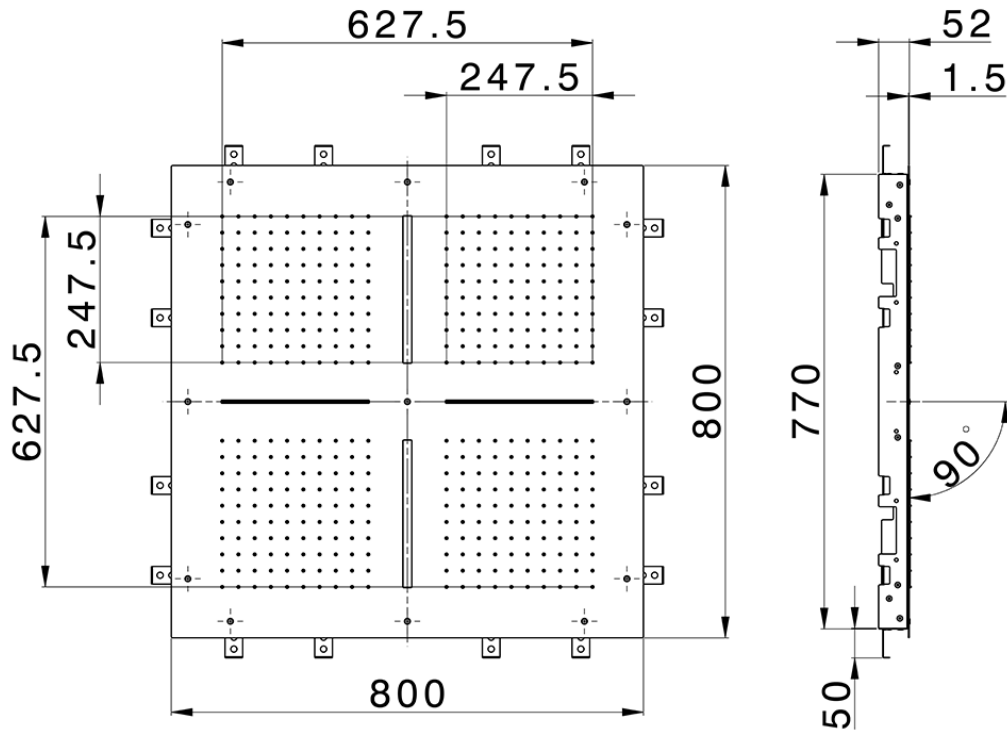

800x800 mm Chromotherapy Ceiling showerhead ZEN_ZS1C0100

ZS1C0100

<https://en.huberitalia.com/800x800-mm-chromotherapy-ceiling-showerhead-zen-zs1c0100>

2026-04-06