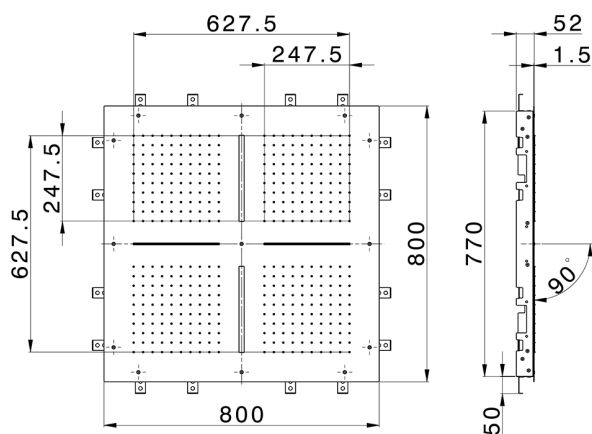

800x800 mm Chromotherapy Ceiling showerhead ZEN_ZS1C0100

MODEL **ZS1C0100**

800x800 mm Chromotherapy Ceiling showerhead, 4 rain functions, 2 waterfalls, chromotherapy functions, with remote control included, Stainless Steel AISI 304

AVAILABLE FINISHINGS

- **D1** D1 Brushed Inox
- **40** 40 Matt Black
- **4Q** 4Q Matt White
- **D2** D2 Polished Inox

CHARACTERISTICS

2026-06-06