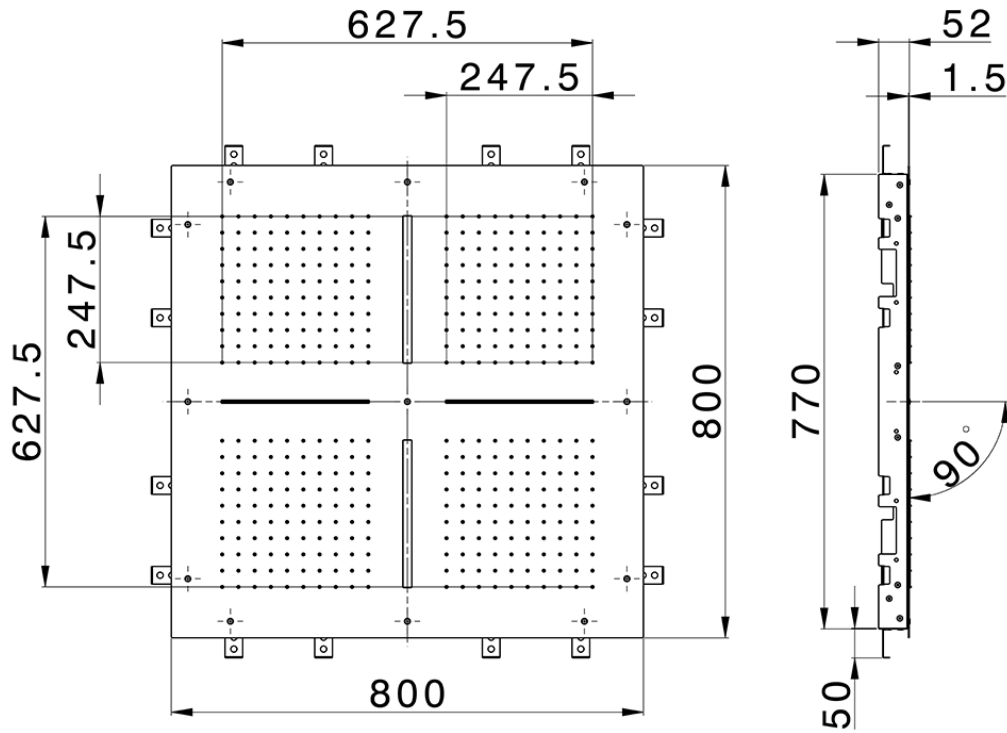

800x800 mm Chromotherapy Ceiling showerhead ZEN_ZS1C0100

ZS1C0100

<https://en.huberitalia.com/800x800-mm-chromotherapy-ceiling-showerhead-zen-zs1c0100>

2026-06-06