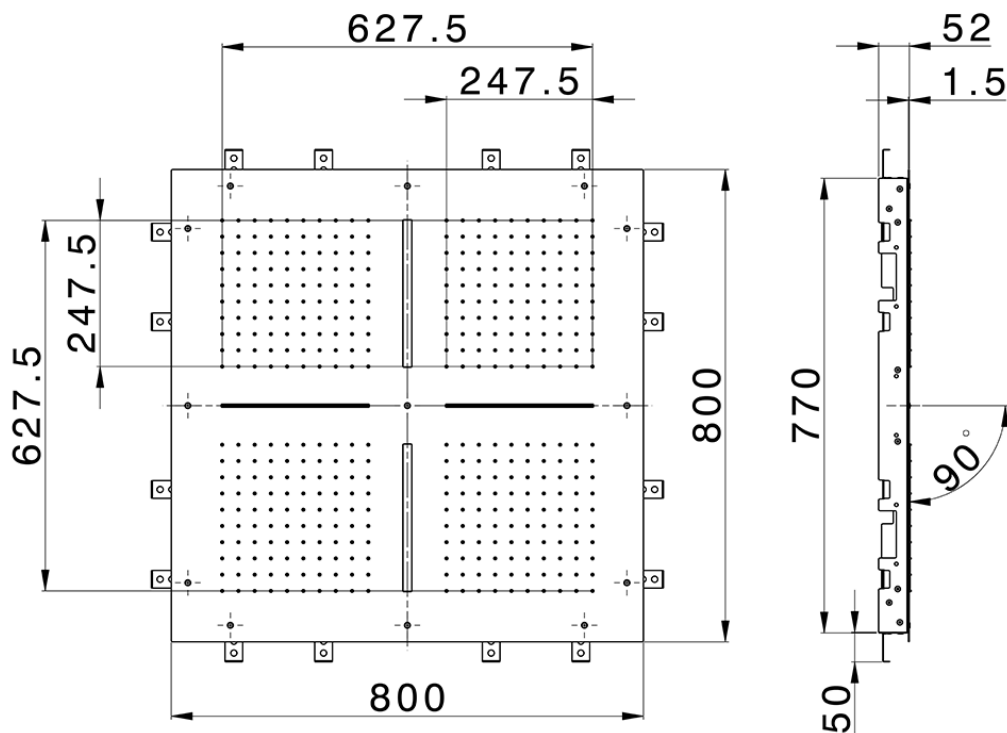

800x800 mm Chromotherapy Ceiling showerhead ZEN_ZS1C0100

ZS1C0100

<https://en.huberitalia.com/800x800-mm-chromotherapy-ceiling-showerhead-zen-zs1c0100>

2026-06-26